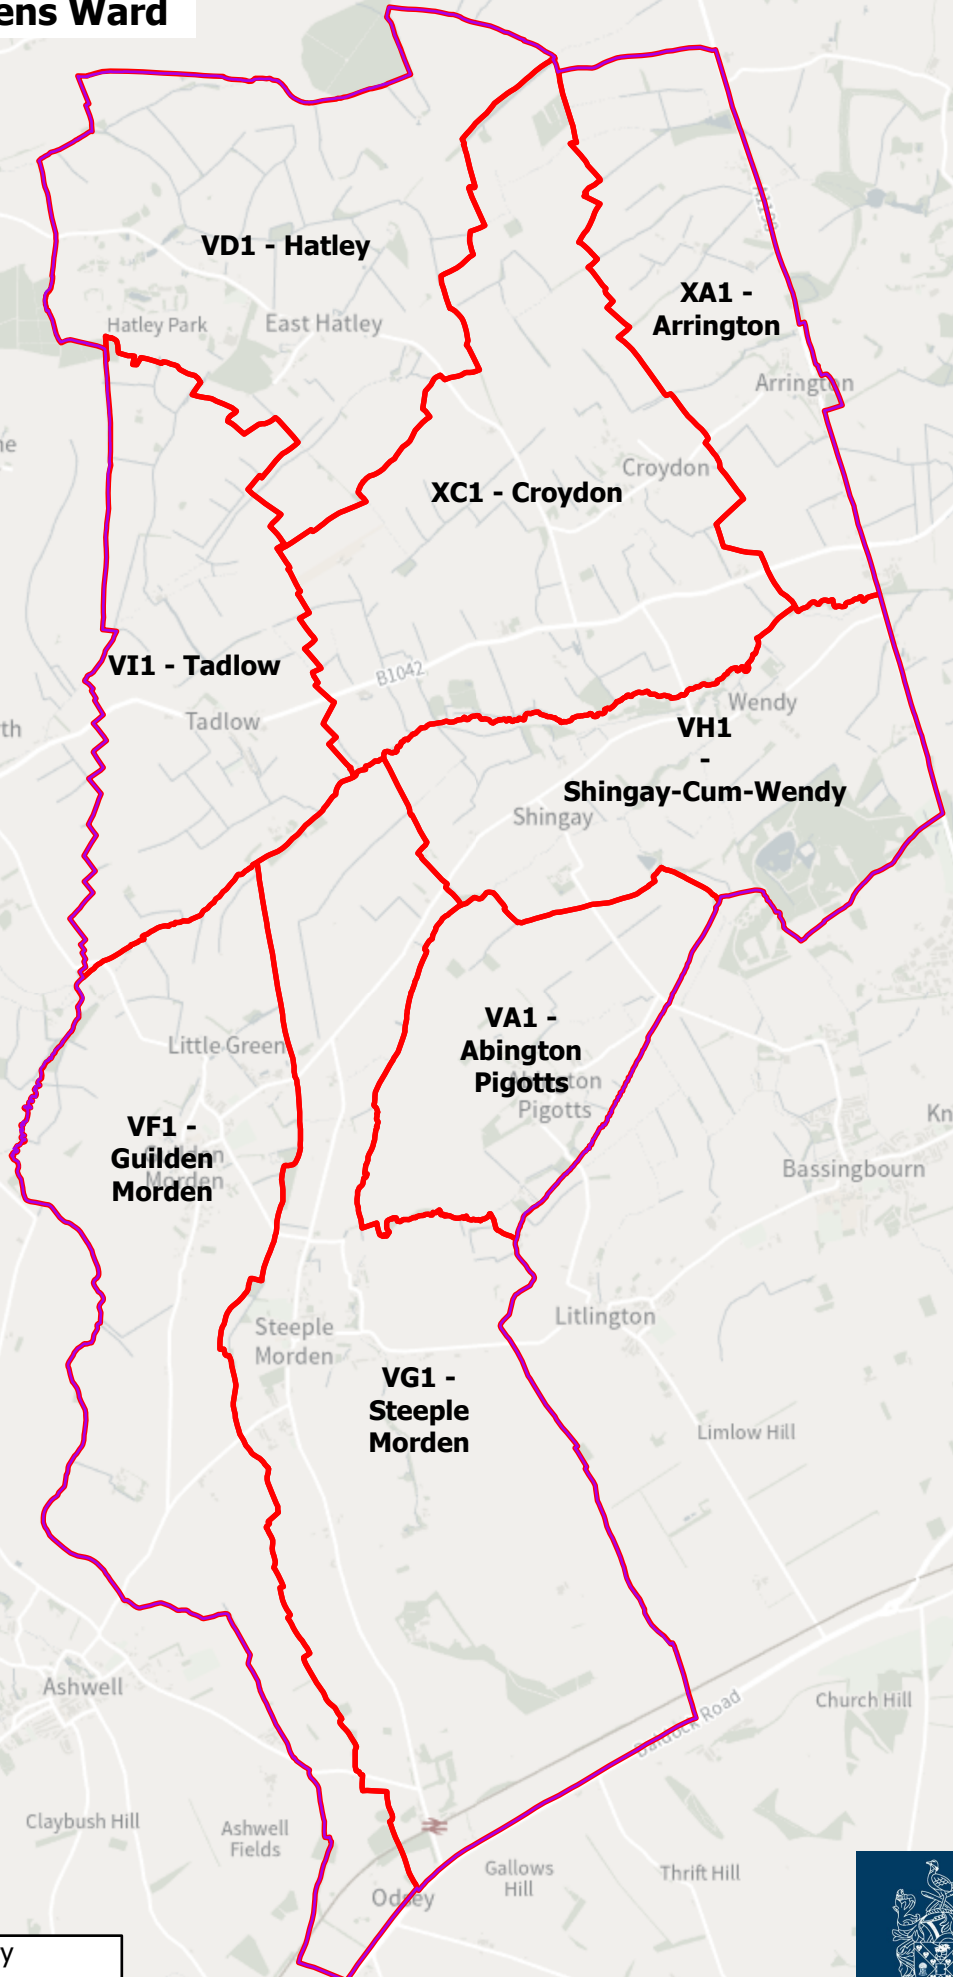

# The Mordens Ward

Legend:  
Ward Boundary (purple line)  
Polling District Boundary (red line)