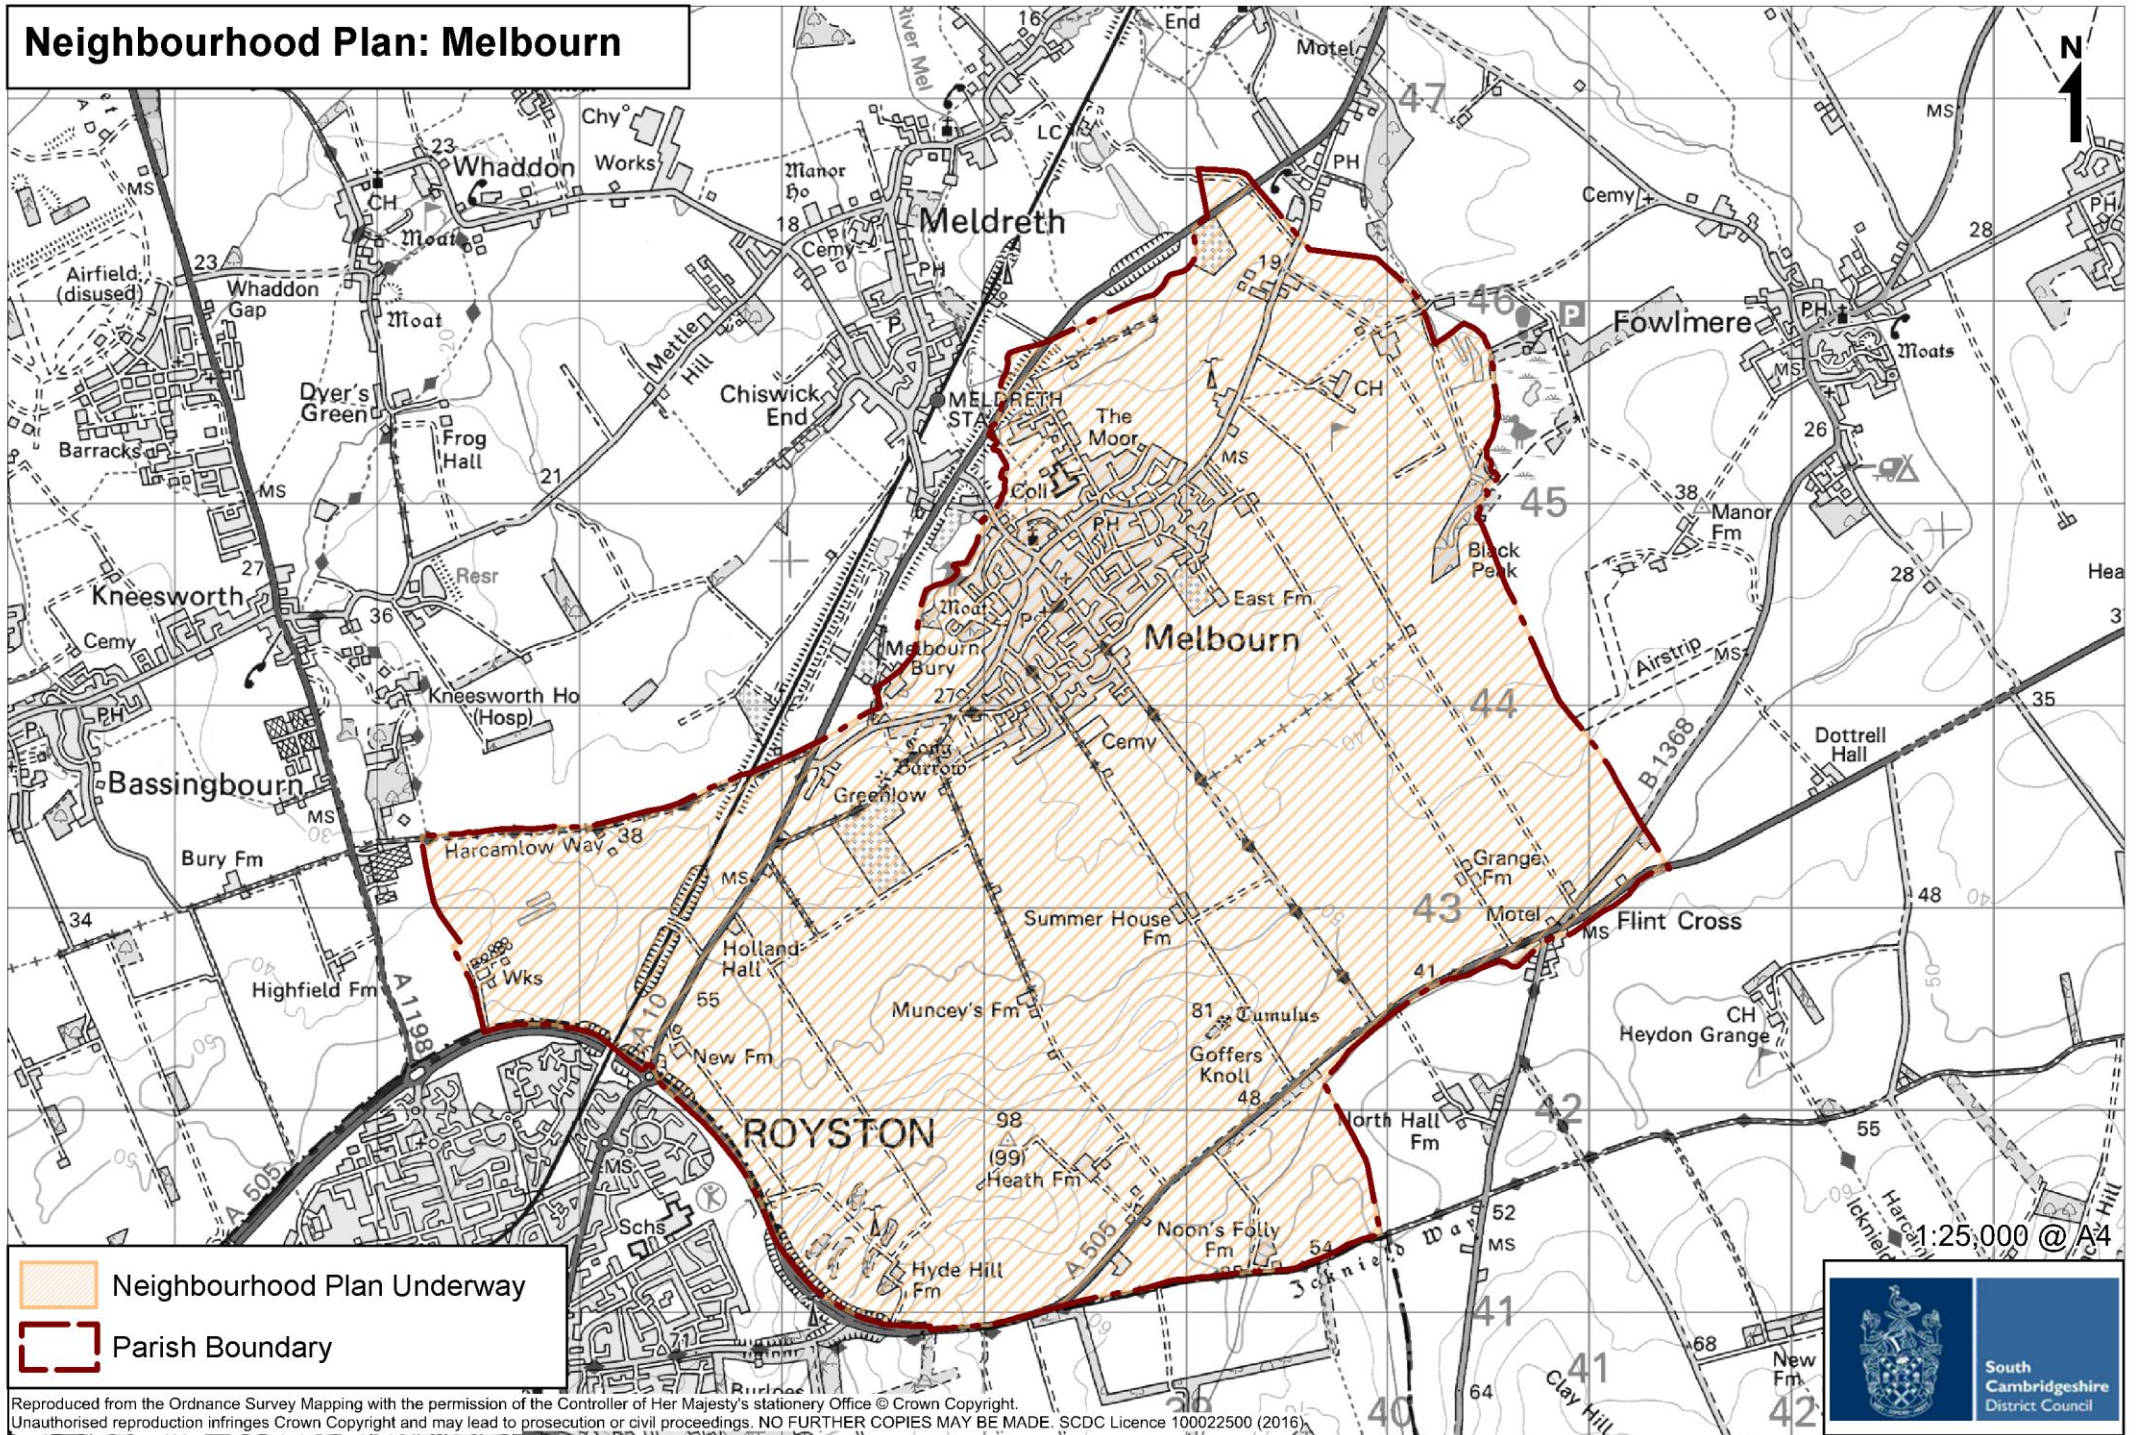

Neighbourhood Plan: Melbourn

-  Neighbourhood Plan Underway
-  Parish Boundary

Reproduced from the Ordnance Survey Mapping with the permission of the Controller of Her Majesty's Stationery Office © Crown Copyright. Unauthorised reproduction infringes Crown Copyright and may lead to prosecution or civil proceedings. NO FURTHER COPIES MAY BE MADE. SCDC Licence 100022500 (2016)