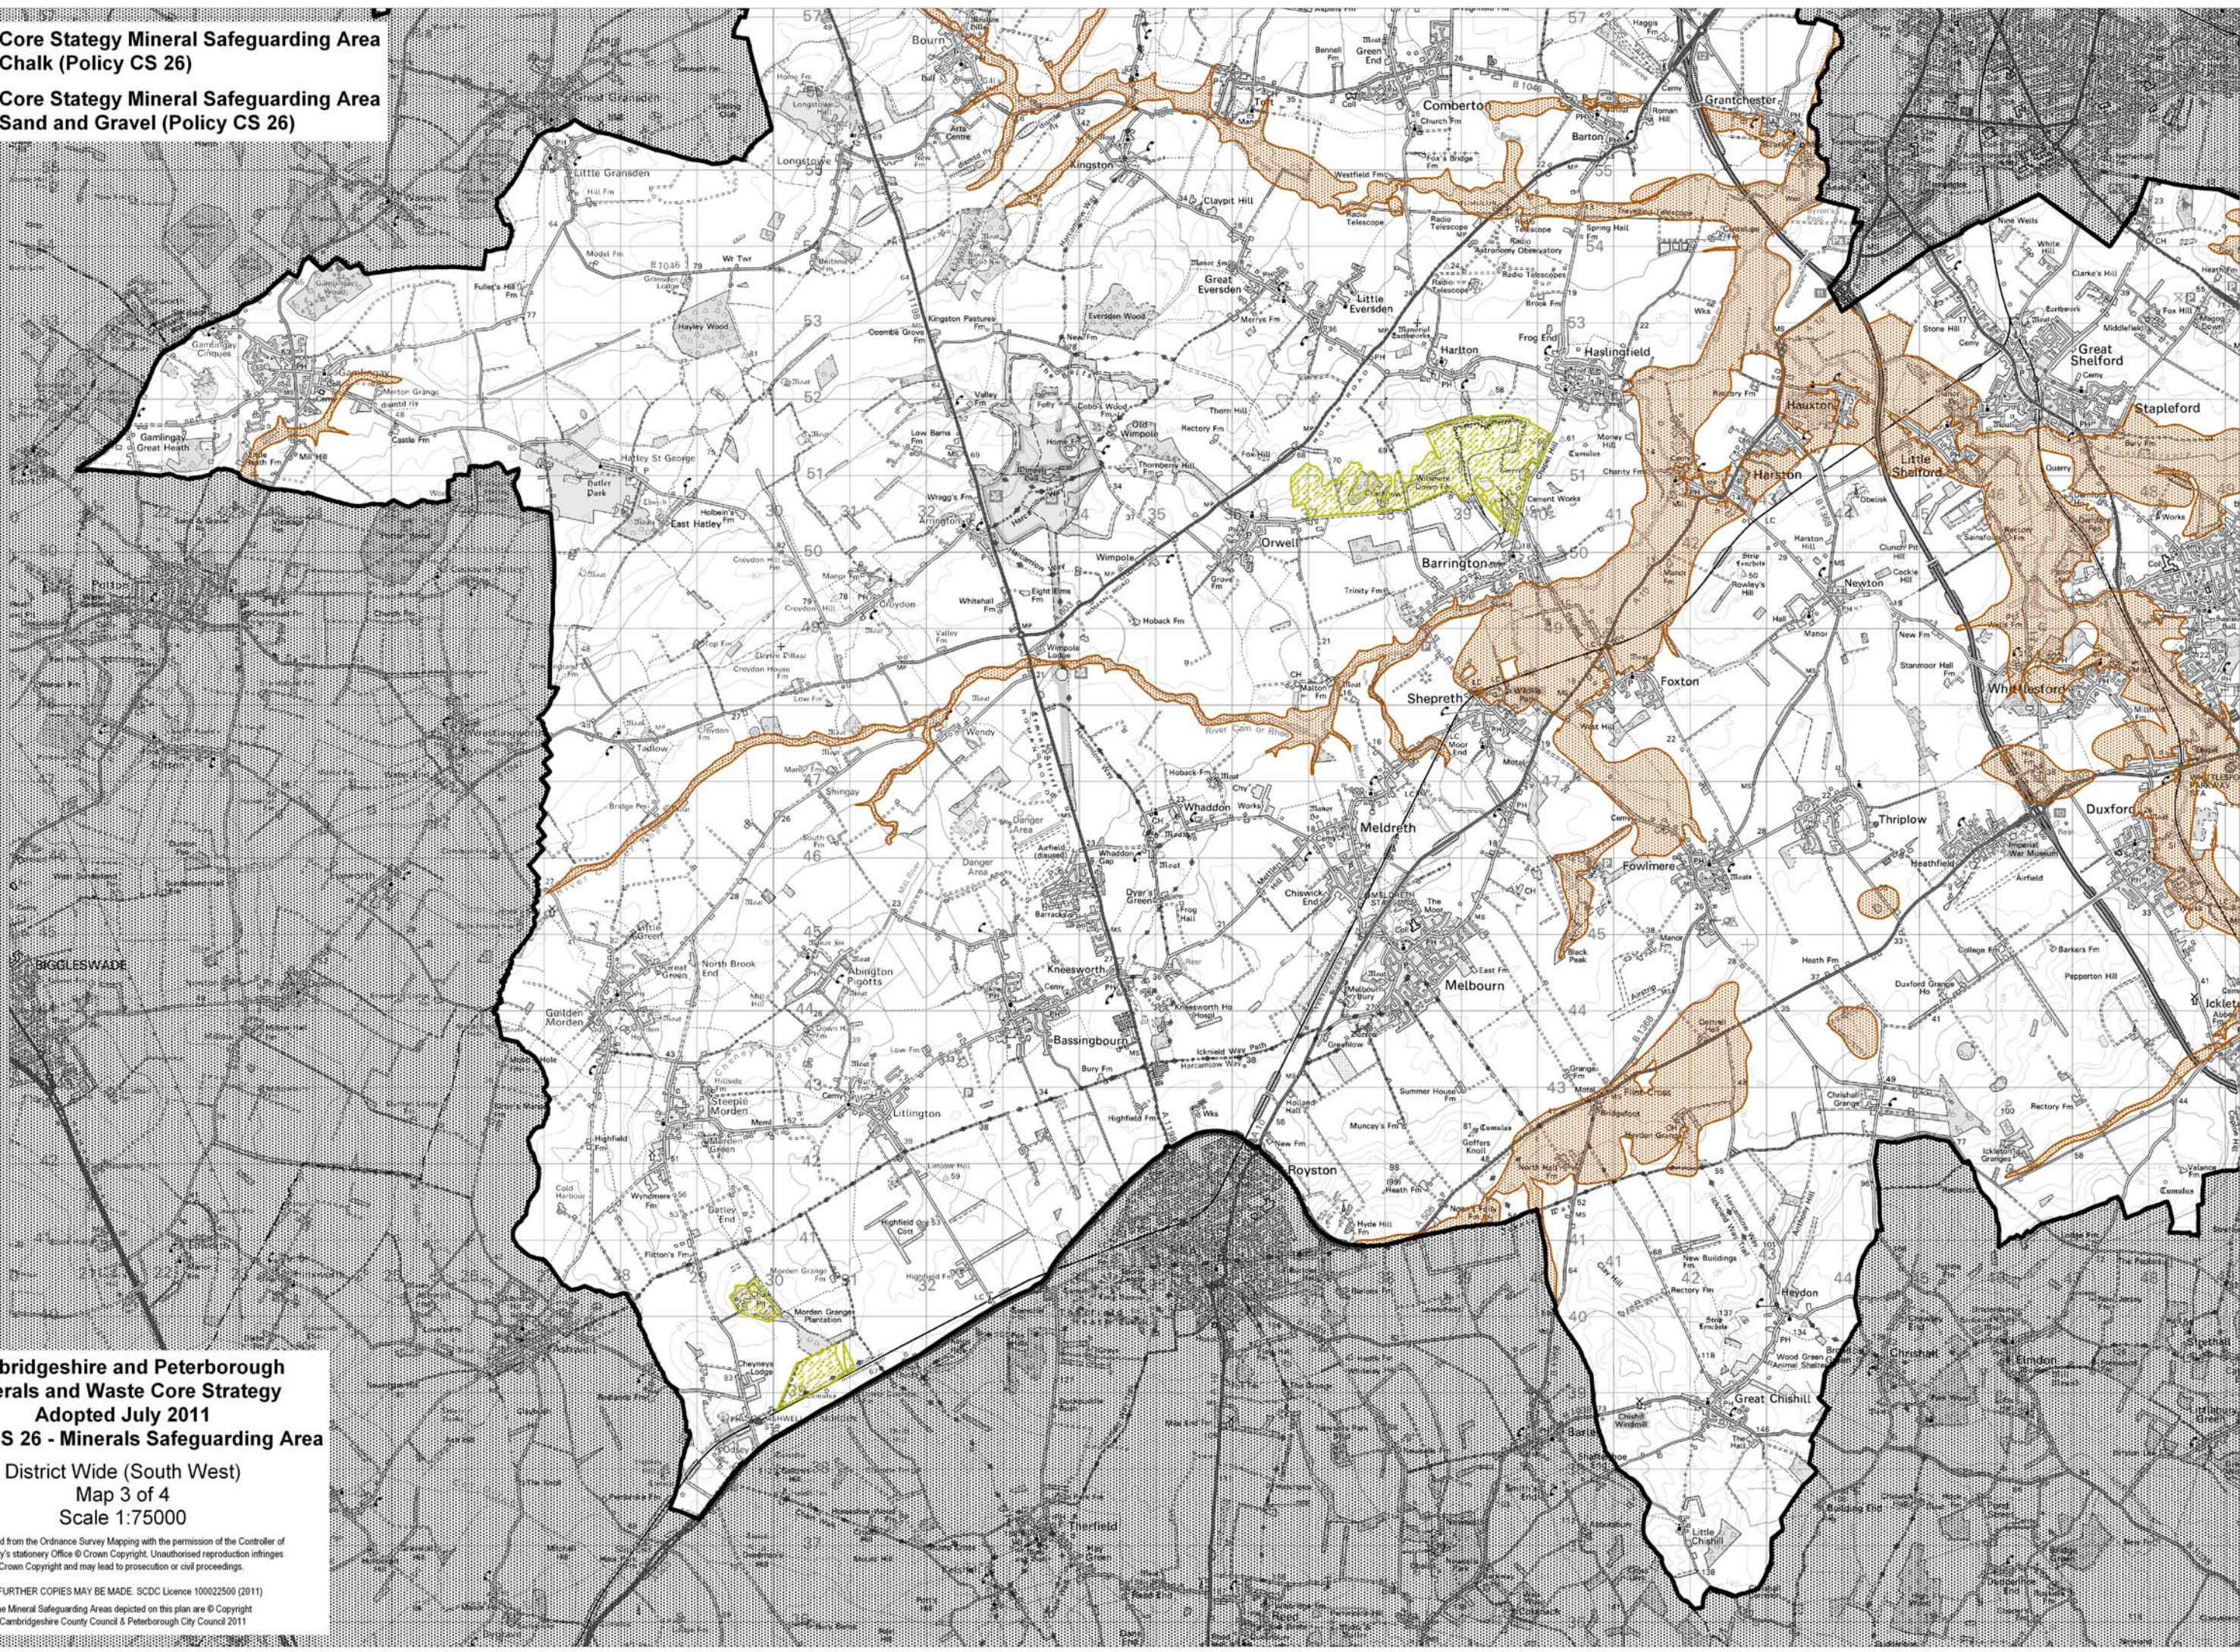

Core Strategy Mineral Safeguarding Area
Chalk (Policy CS 26)

Core Strategy Mineral Safeguarding Area
Sand and Gravel (Policy CS 26)

**Cambridgeshire and Peterborough
Minerals and Waste Core Strategy**
Adopted July 2011
Policy CS 26 - Minerals Safeguarding Area
District Wide (South West)
Map 3 of 4
Scale 1:75000