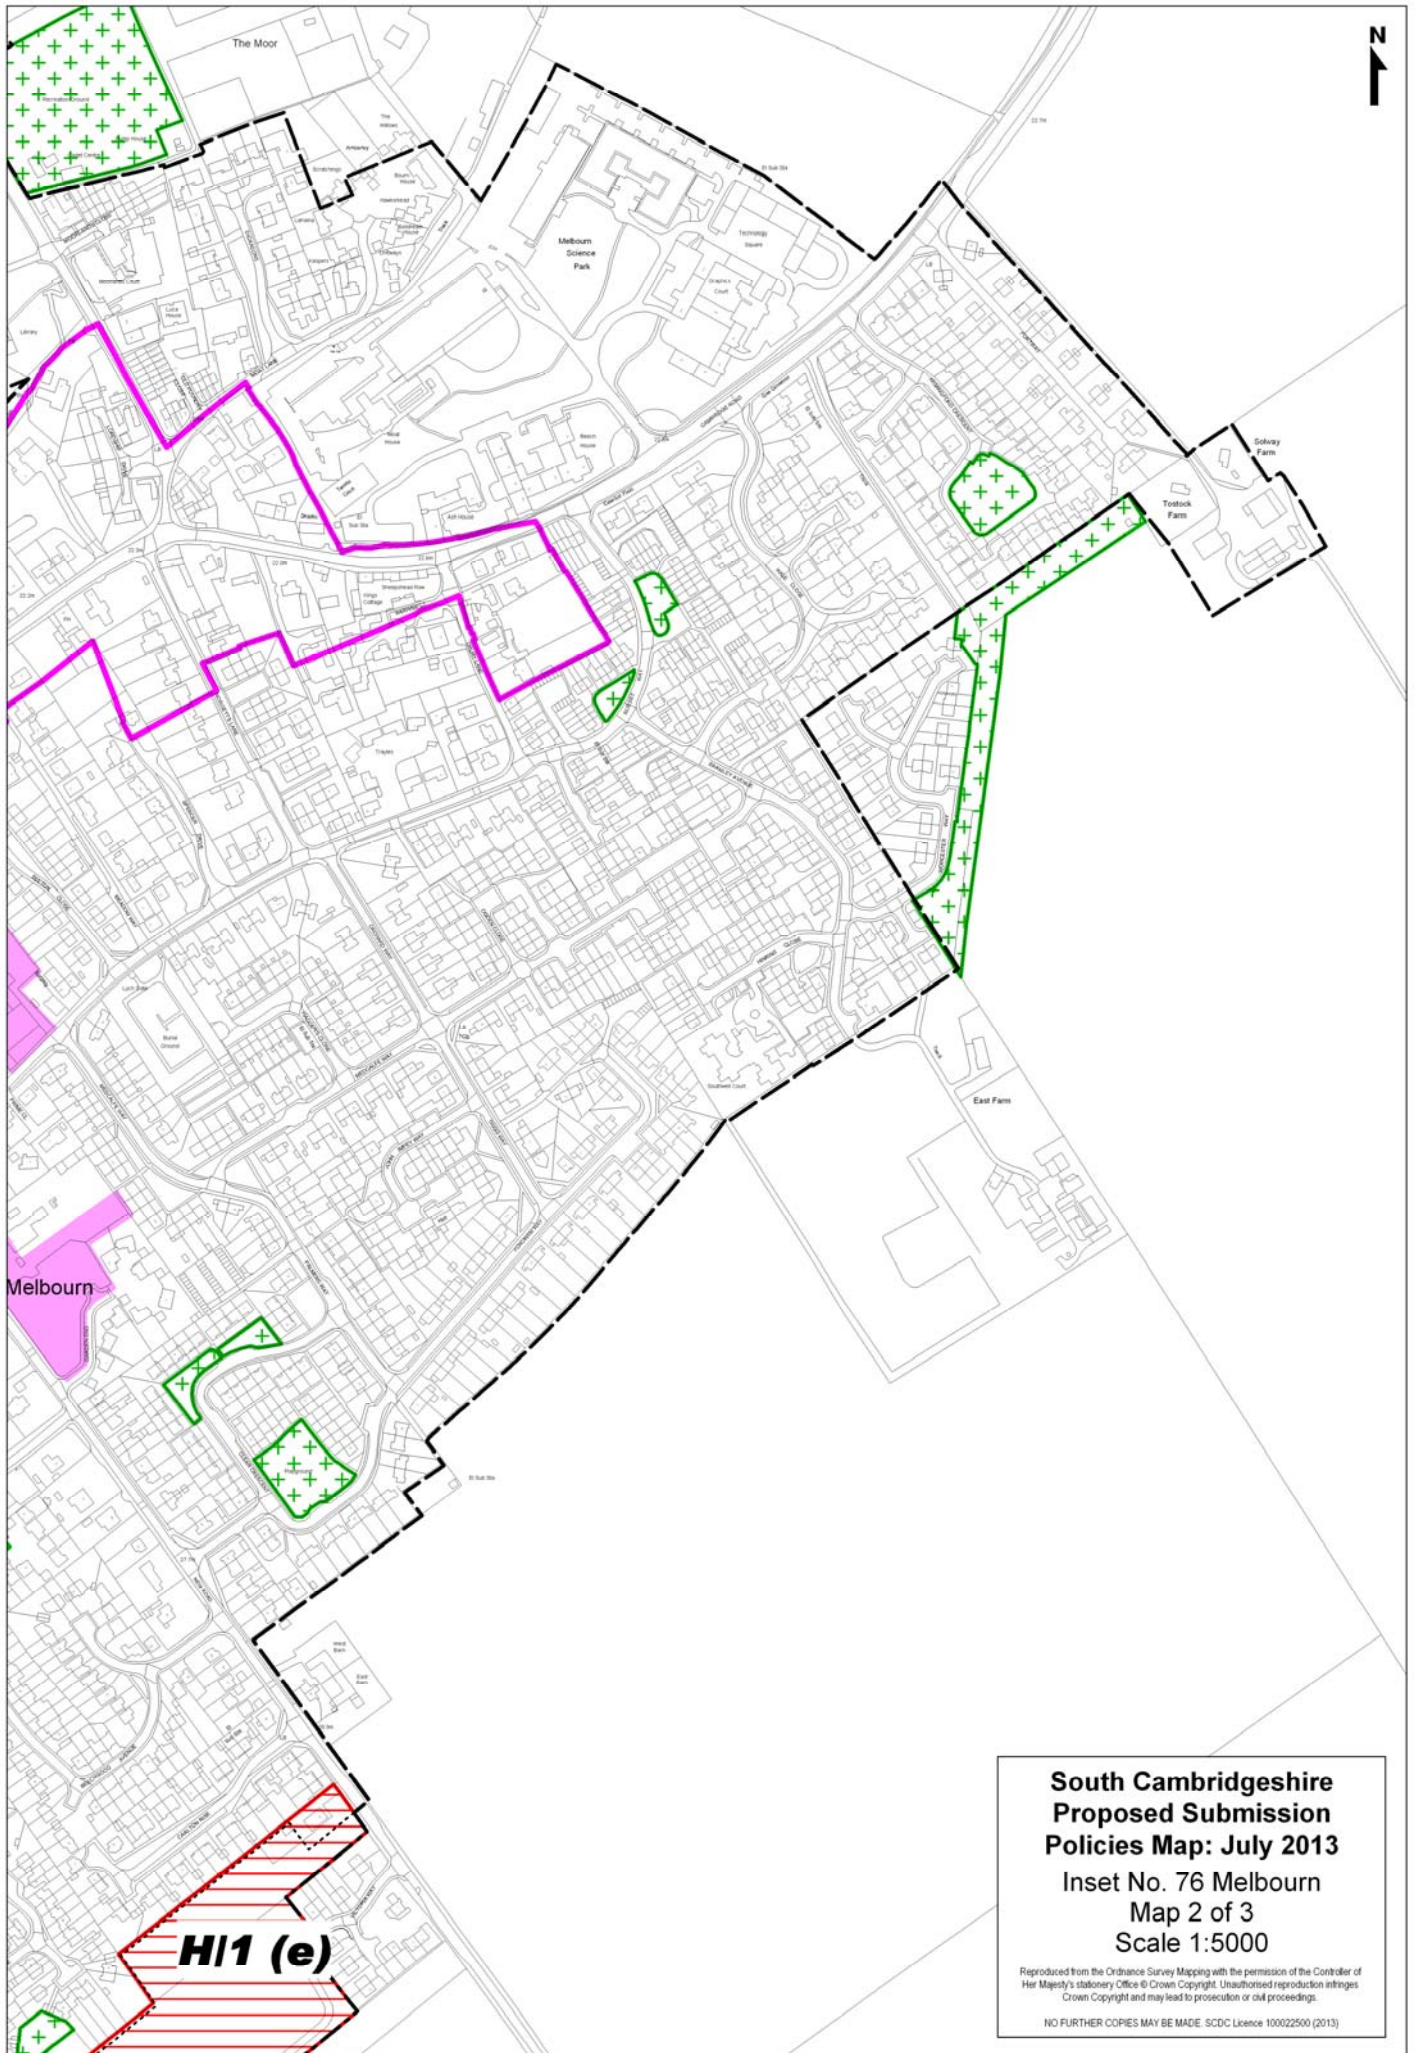

**South Cambridgeshire
Proposed Submission
Policies Map: July 2013**

Inset No. 76 Melbourn
Map 2 of 3
Scale 1:5000