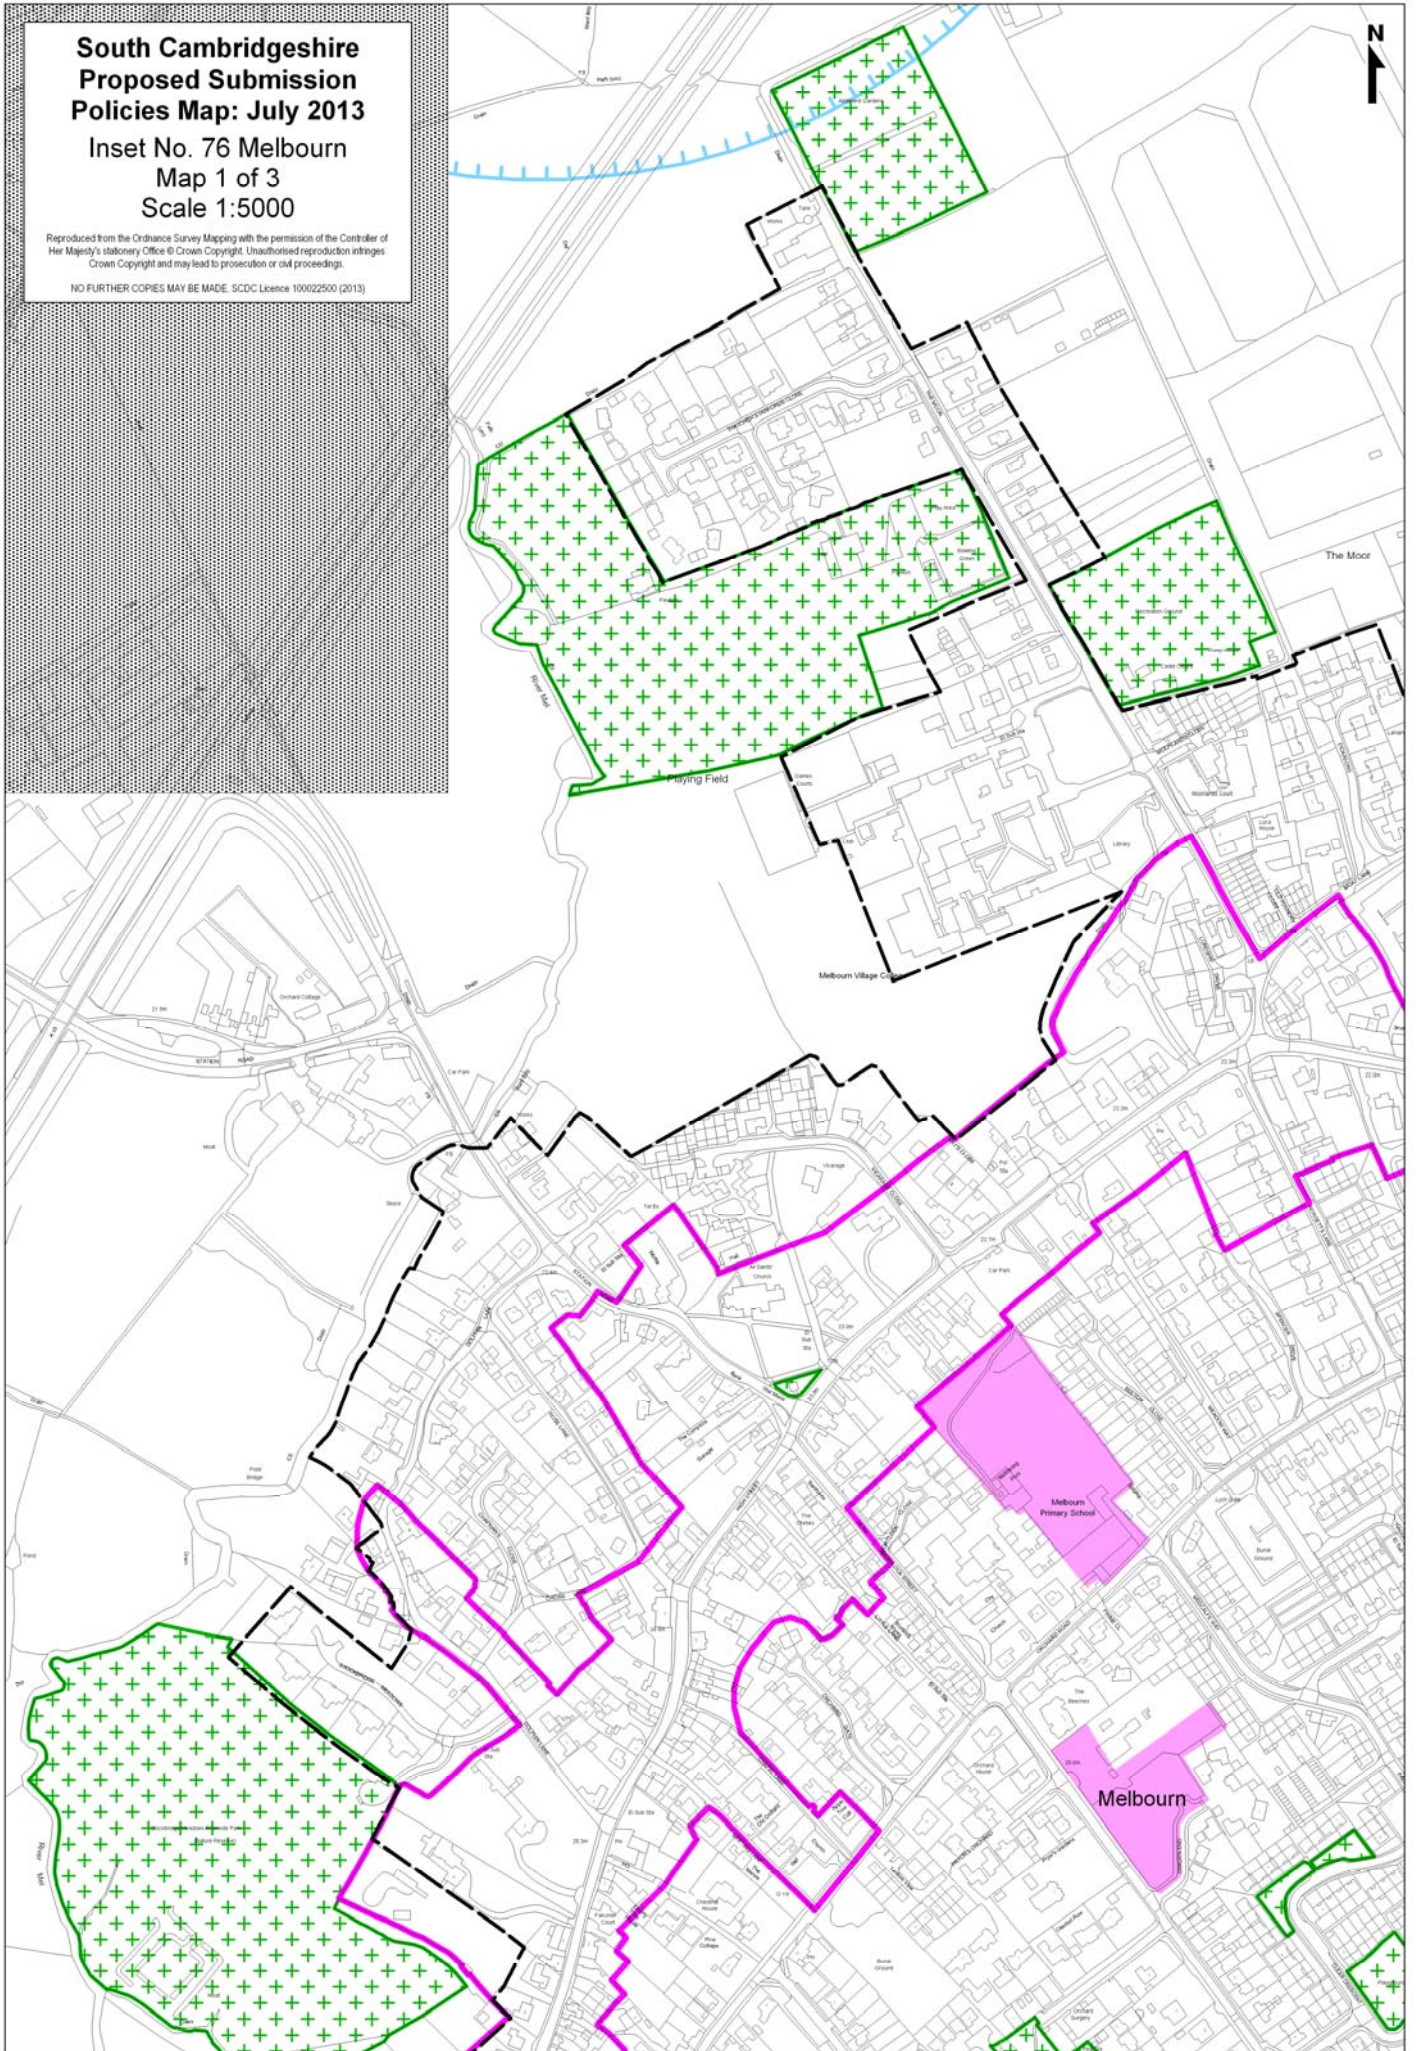

**South Cambridgeshire
Proposed Submission
Policies Map: July 2013**
Inset No. 76 Melbourn
Map 1 of 3
Scale 1:5000