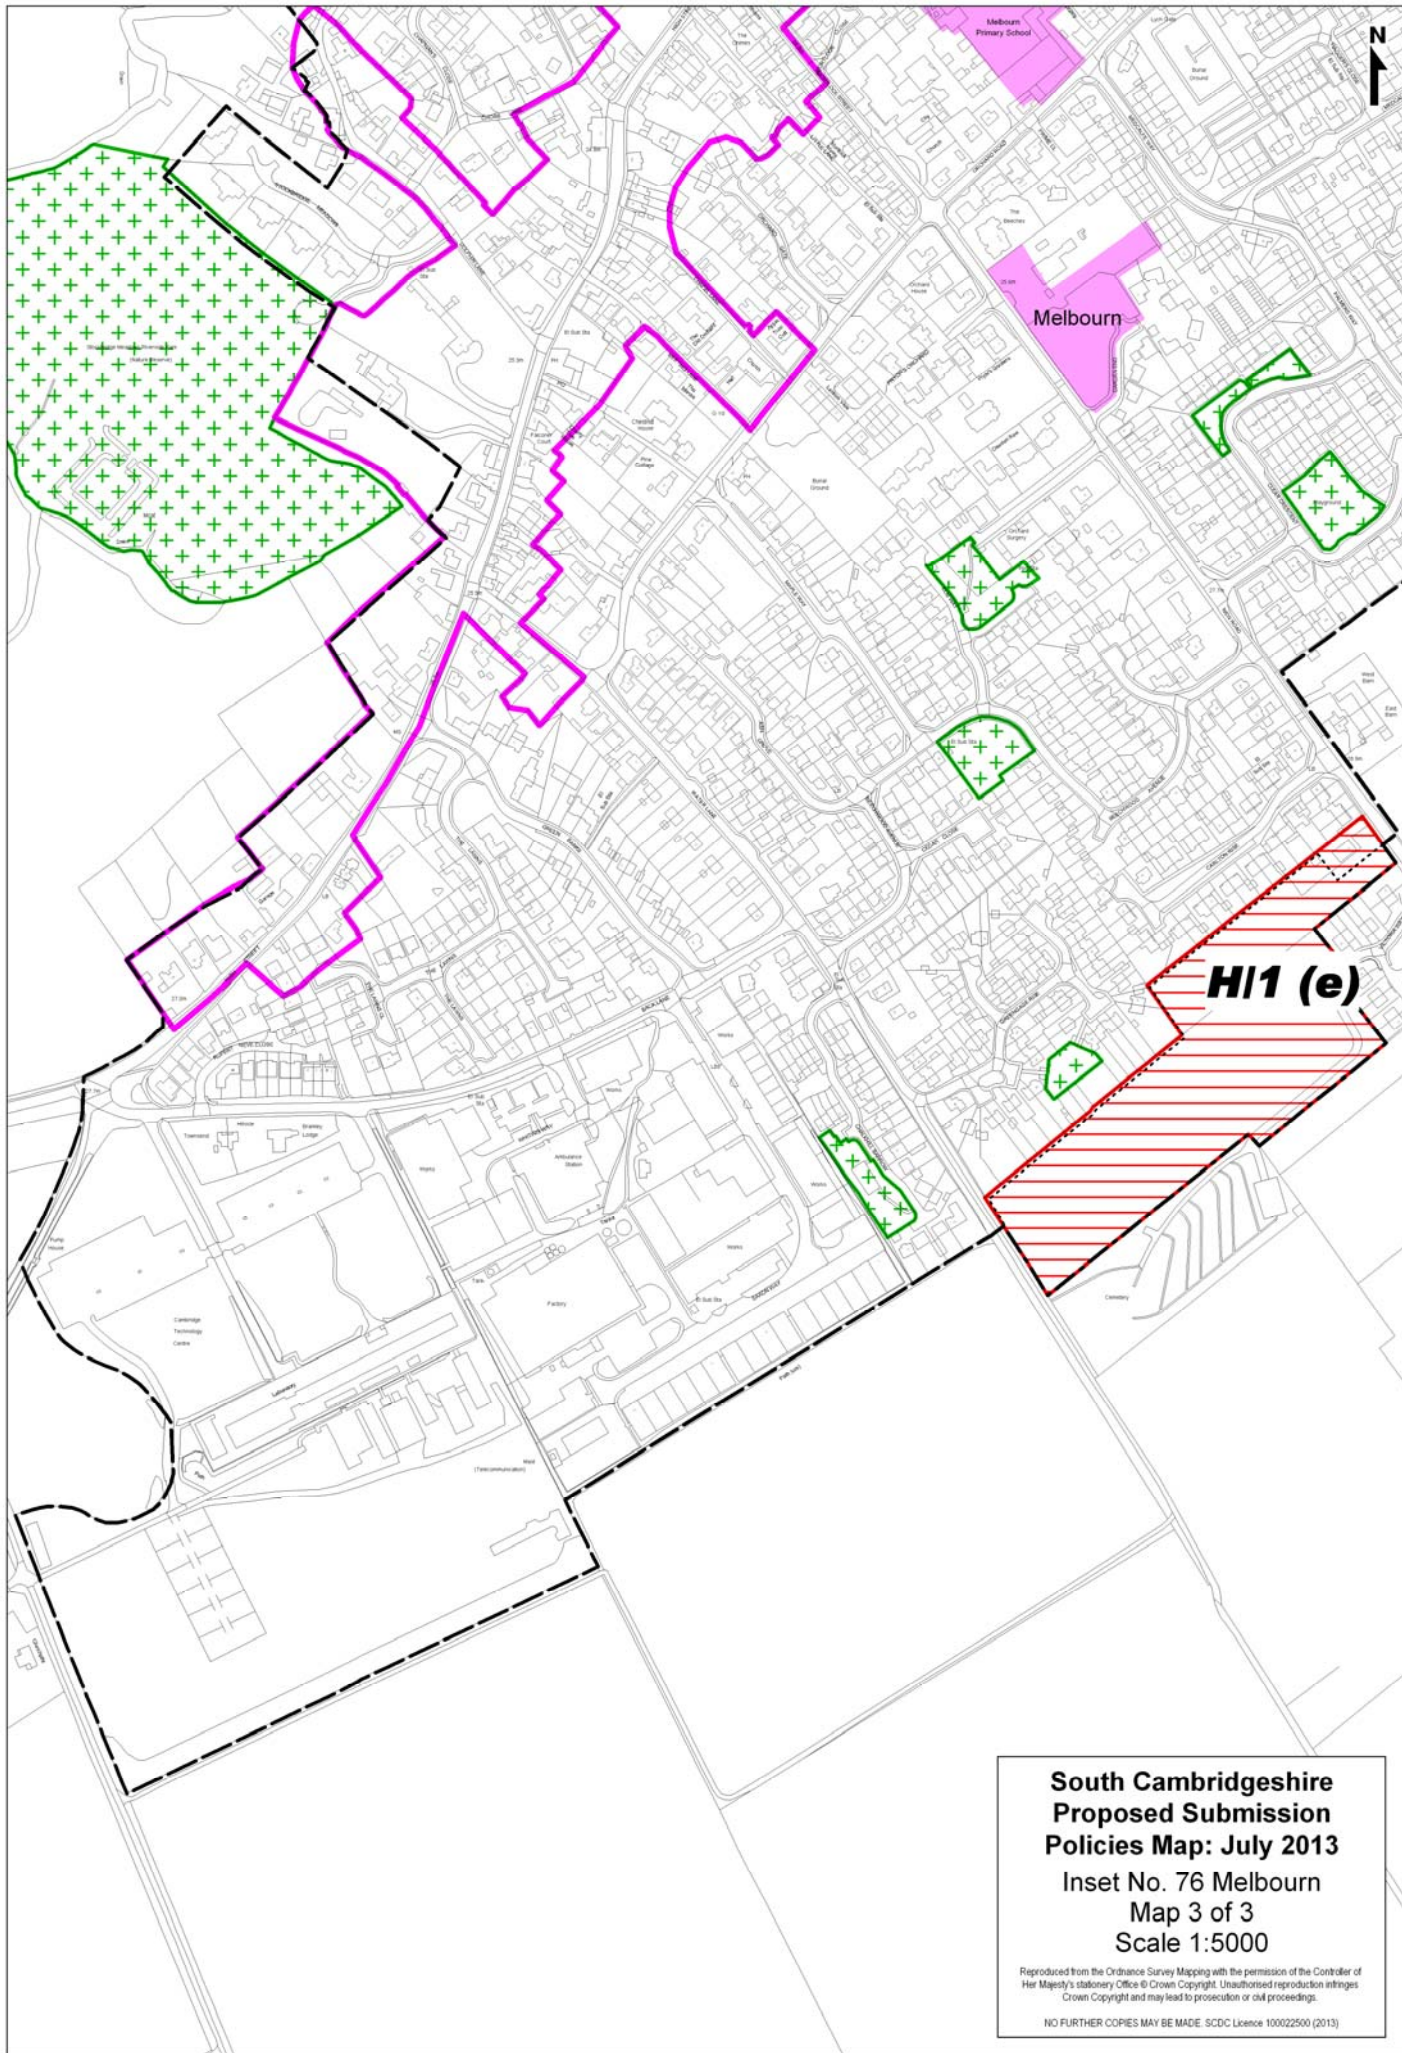

**South Cambridgeshire
Proposed Submission
Policies Map: July 2013**
Inset No. 76 Melbourn
Map 3 of 3
Scale 1:5000

NO FURTHER COPIES MAY BE MADE. SCDC Licence 100022500 (2013)