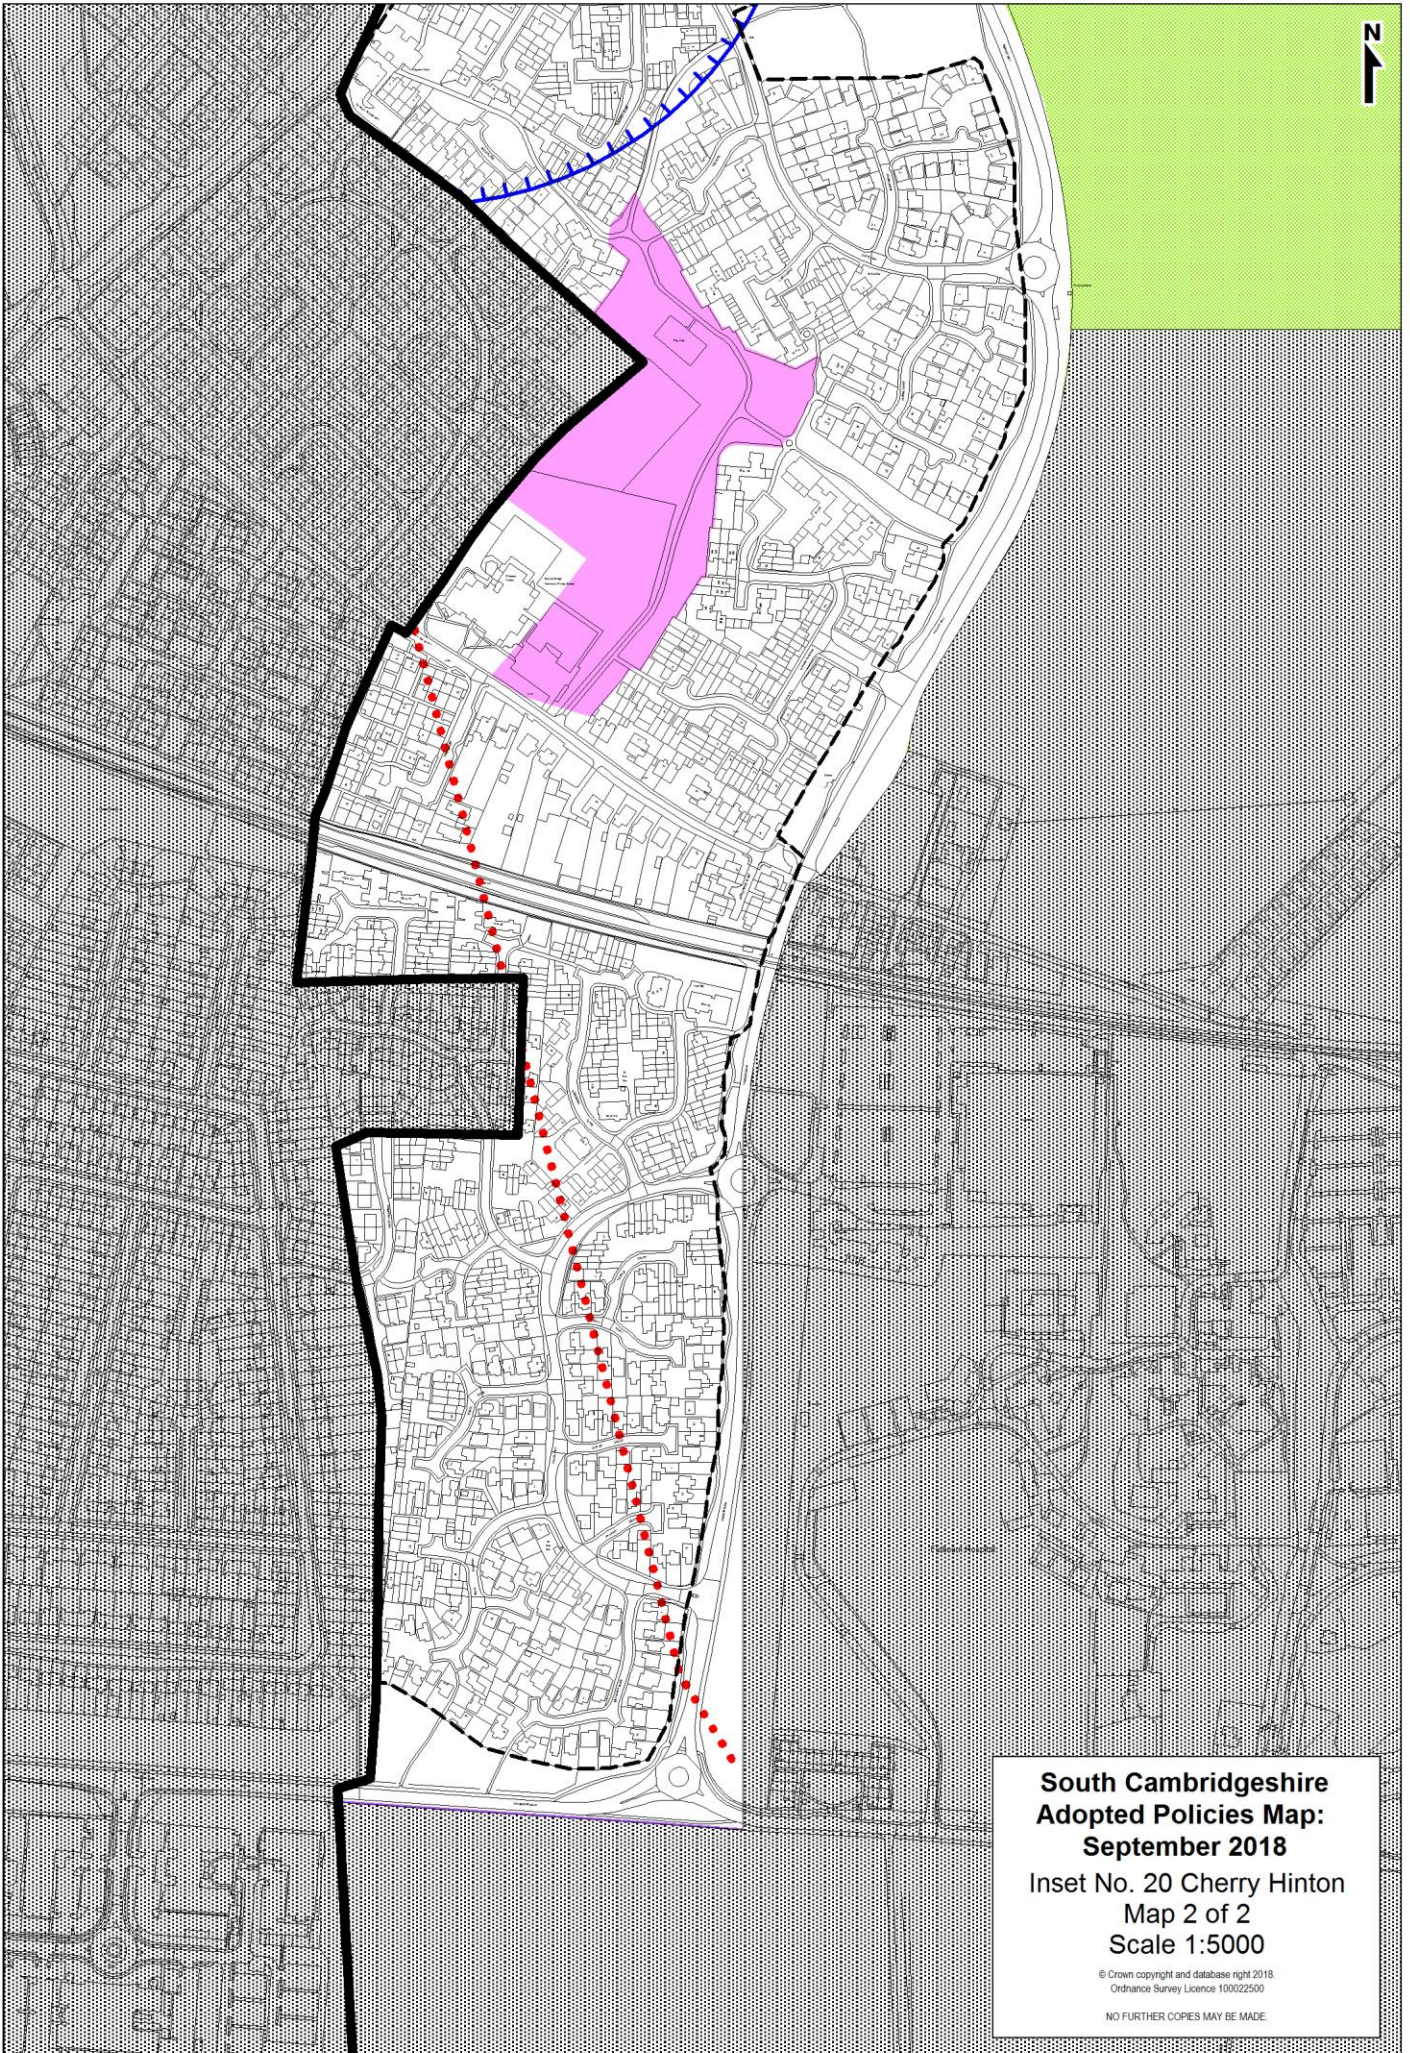

**South Cambridgeshire
Adopted Policies Map:
September 2018**
Inset No. 20 Cherry Hinton
Map 2 of 2
Scale 1:5000