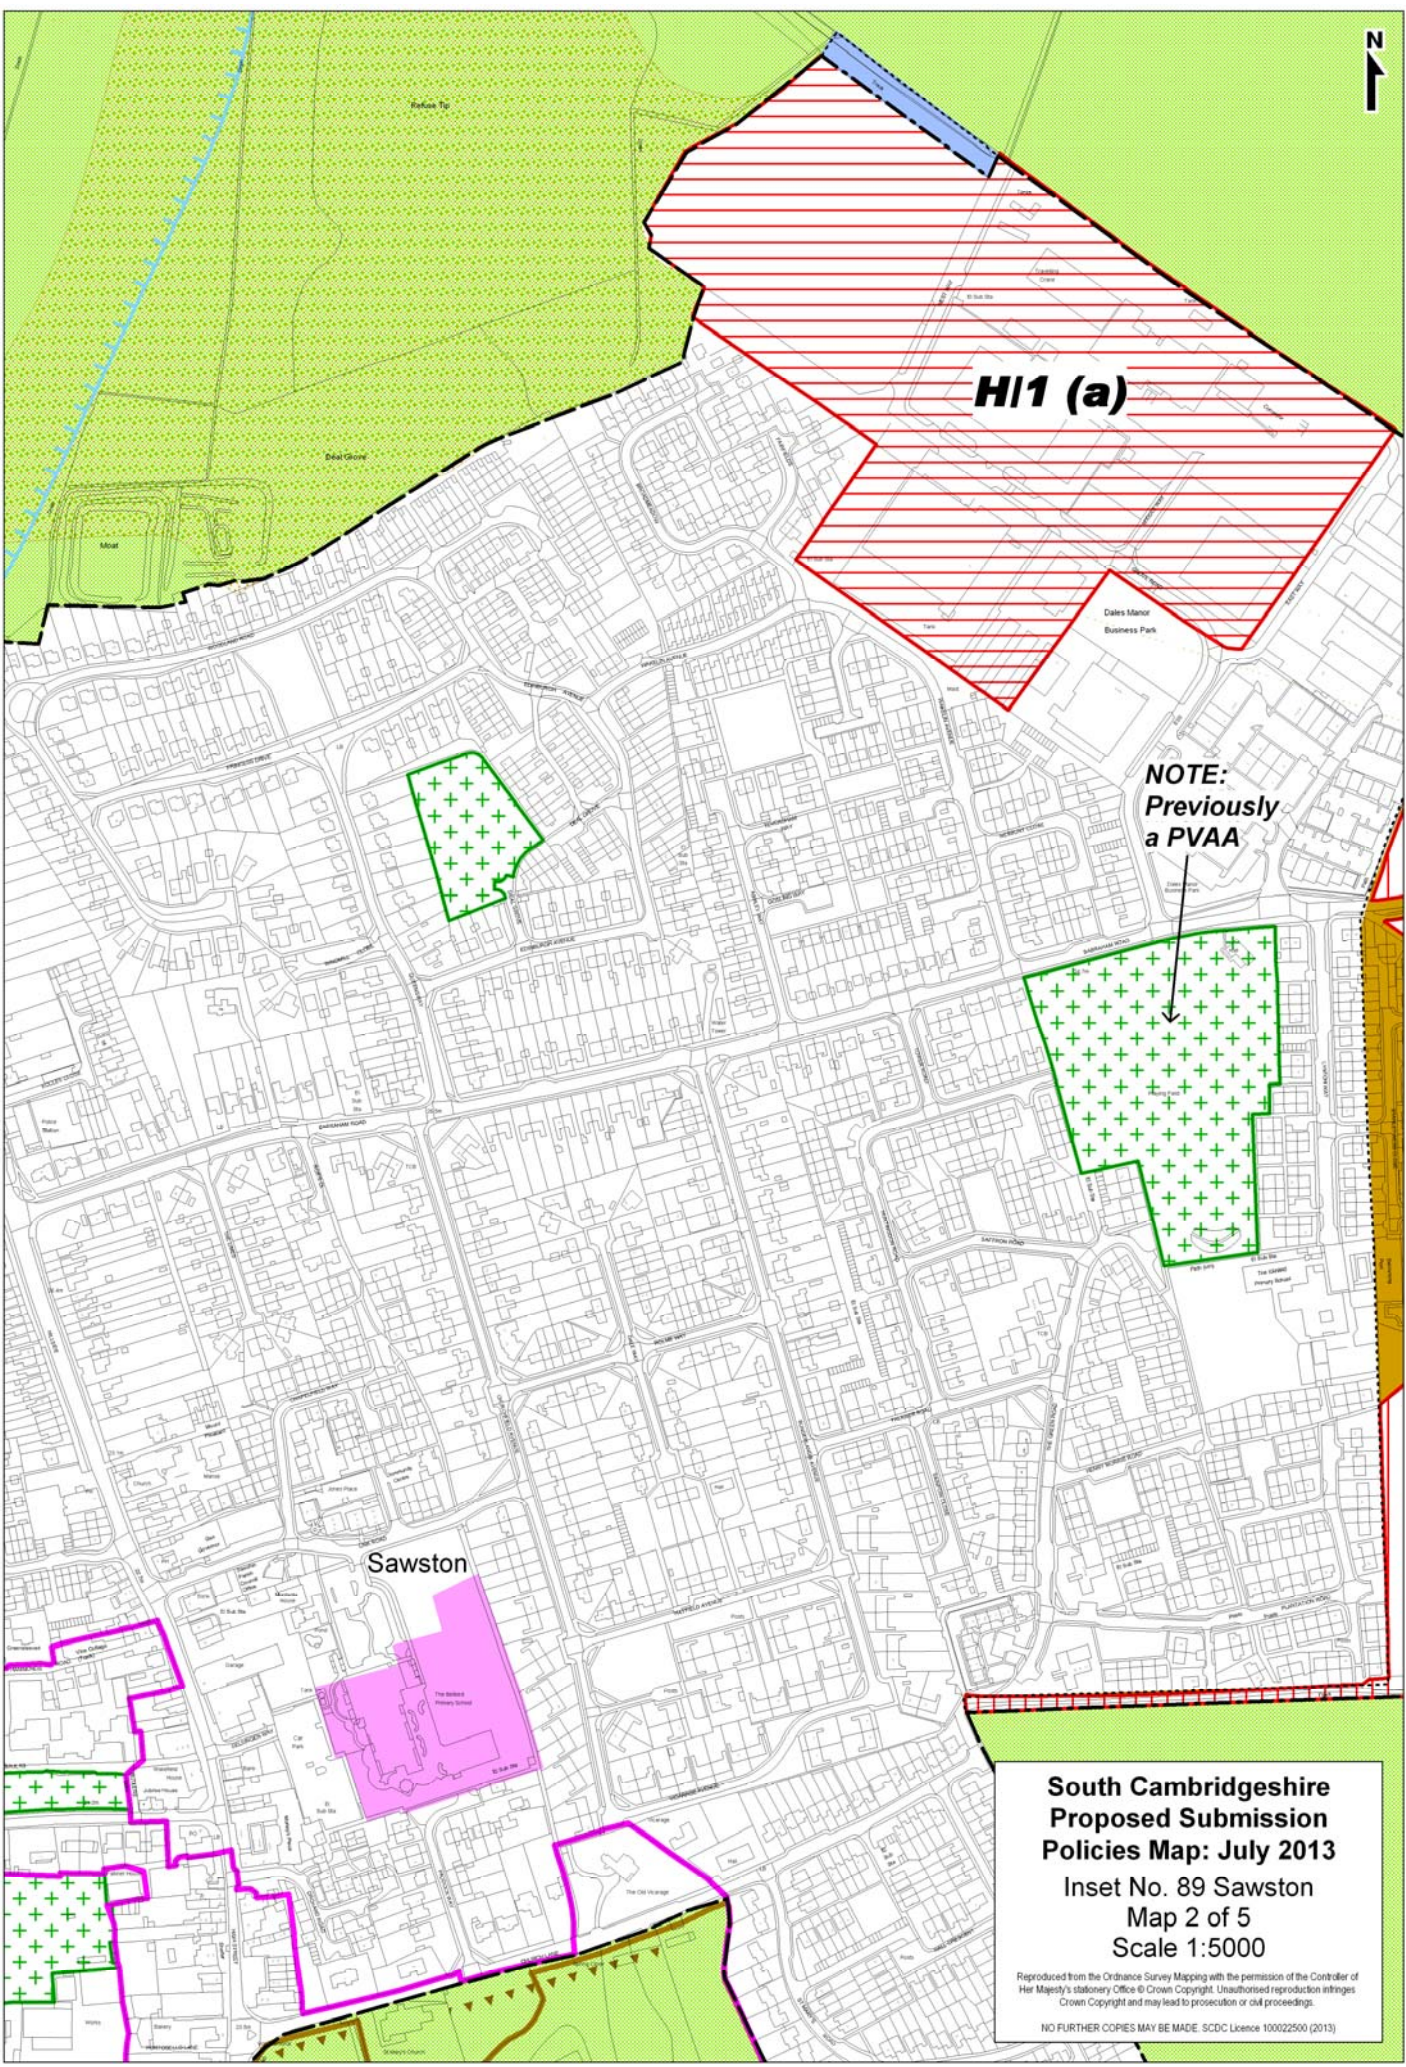

H11 (a)

NOTE:
*Previously
a PVAA*

Sawston

**South Cambridgeshire
Proposed Submission
Policies Map: July 2013**
Inset No. 89 Sawston
Map 2 of 5
Scale 1:5000

NO FURTHER COPIES MAY BE MADE. SCDC Licence 100022500 (2013)