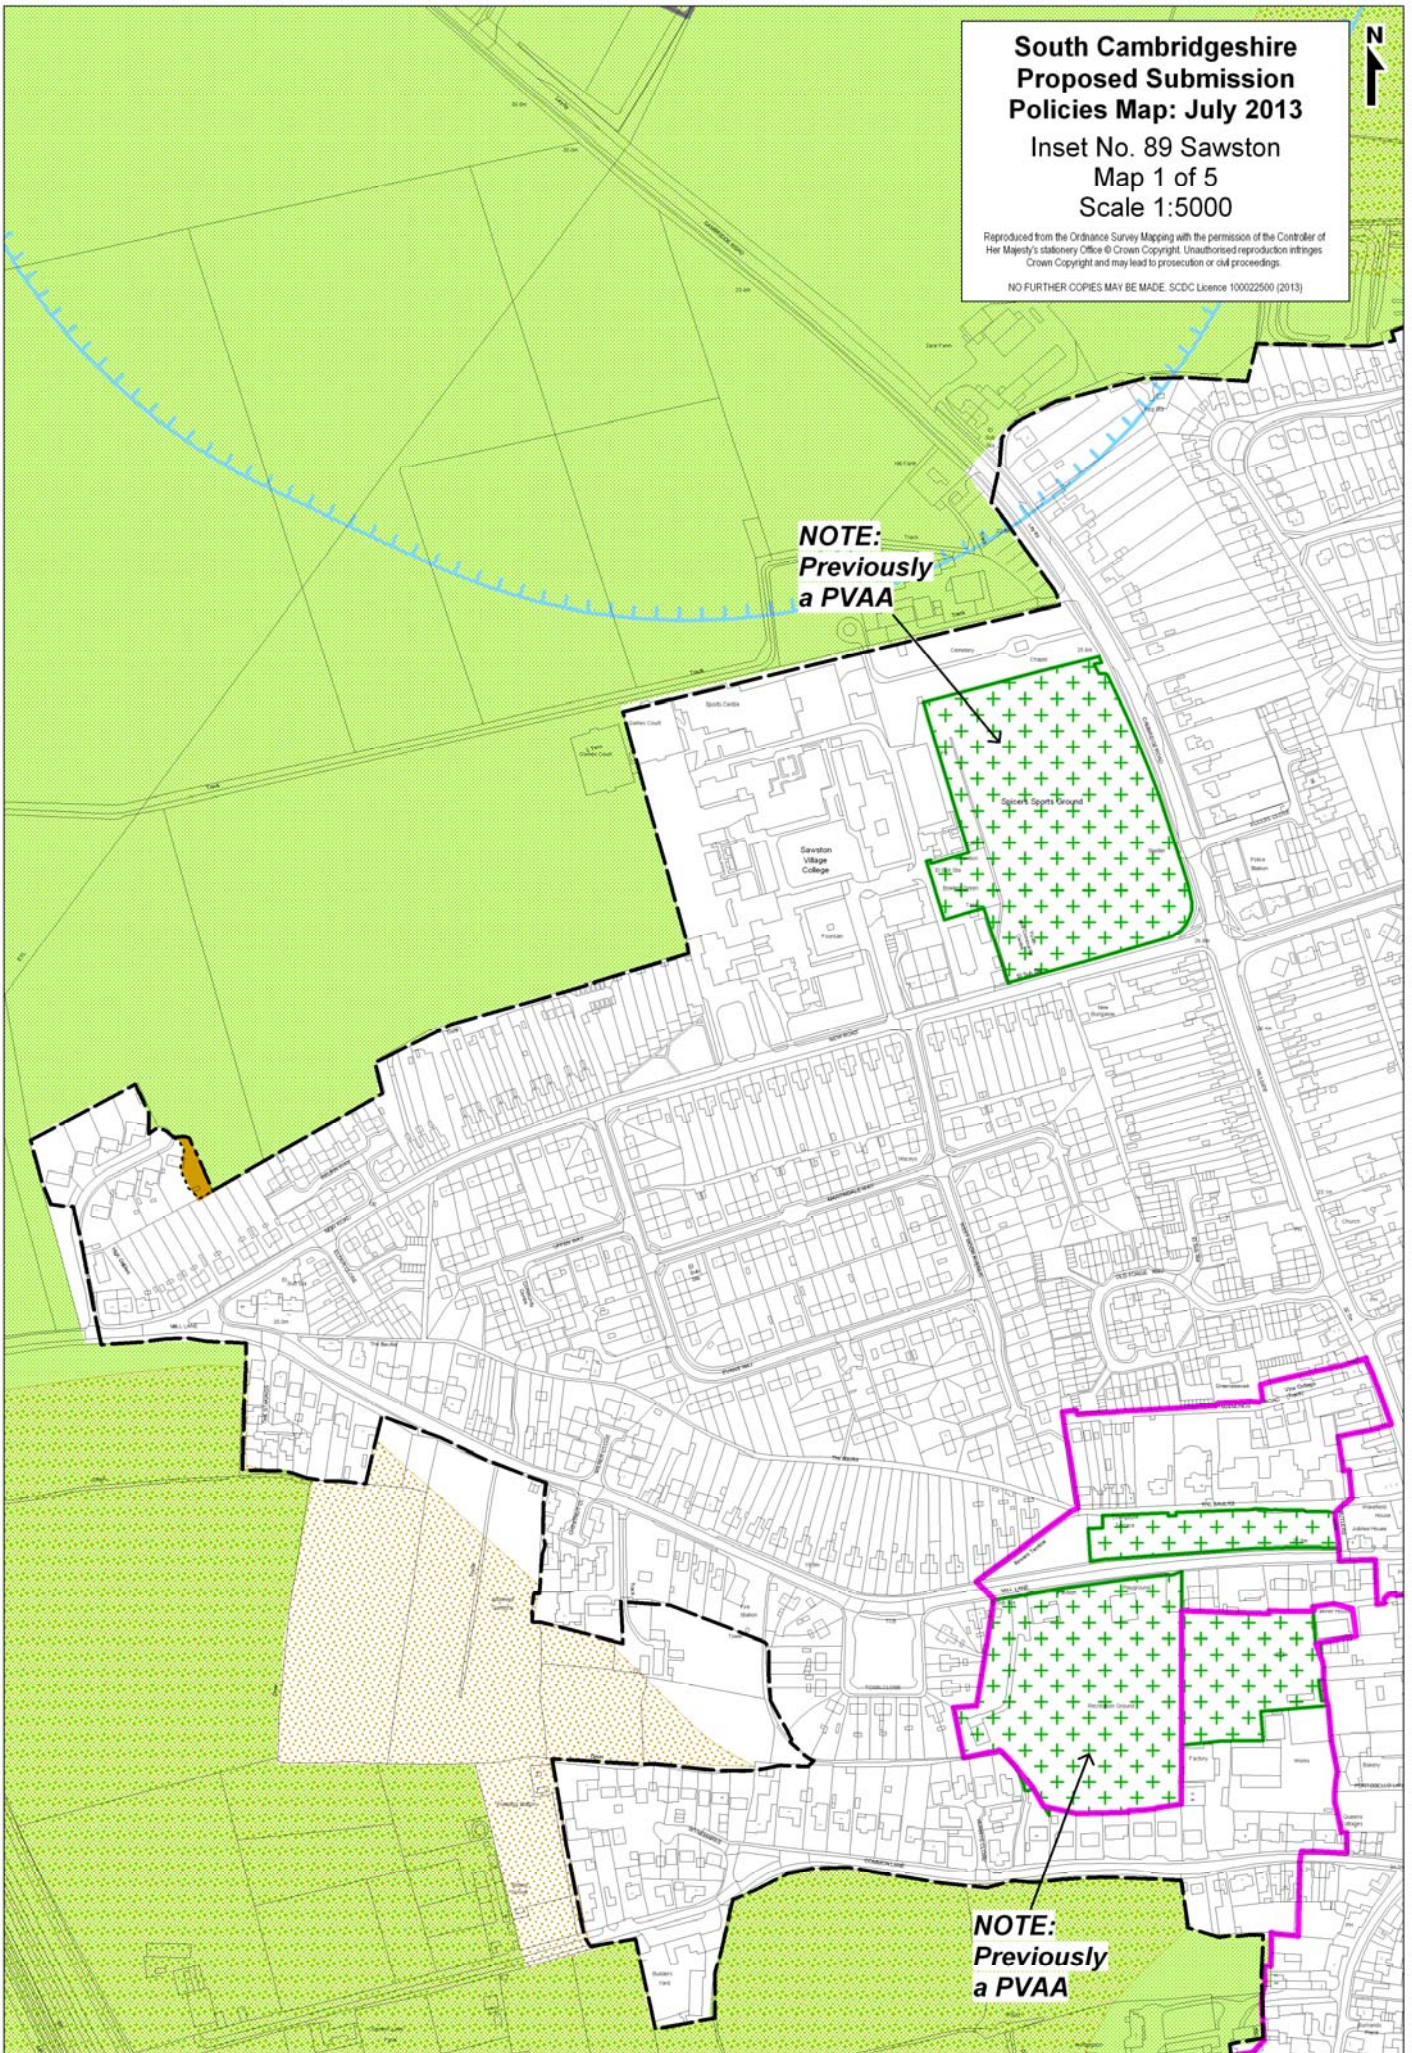

**South Cambridgeshire
Proposed Submission
Policies Map: July 2013**
Inset No. 89 Sawston
Map 1 of 5
Scale 1:5000

**NOTE:
Previously
a PVAA**

**NOTE:
Previously
a PVAA**