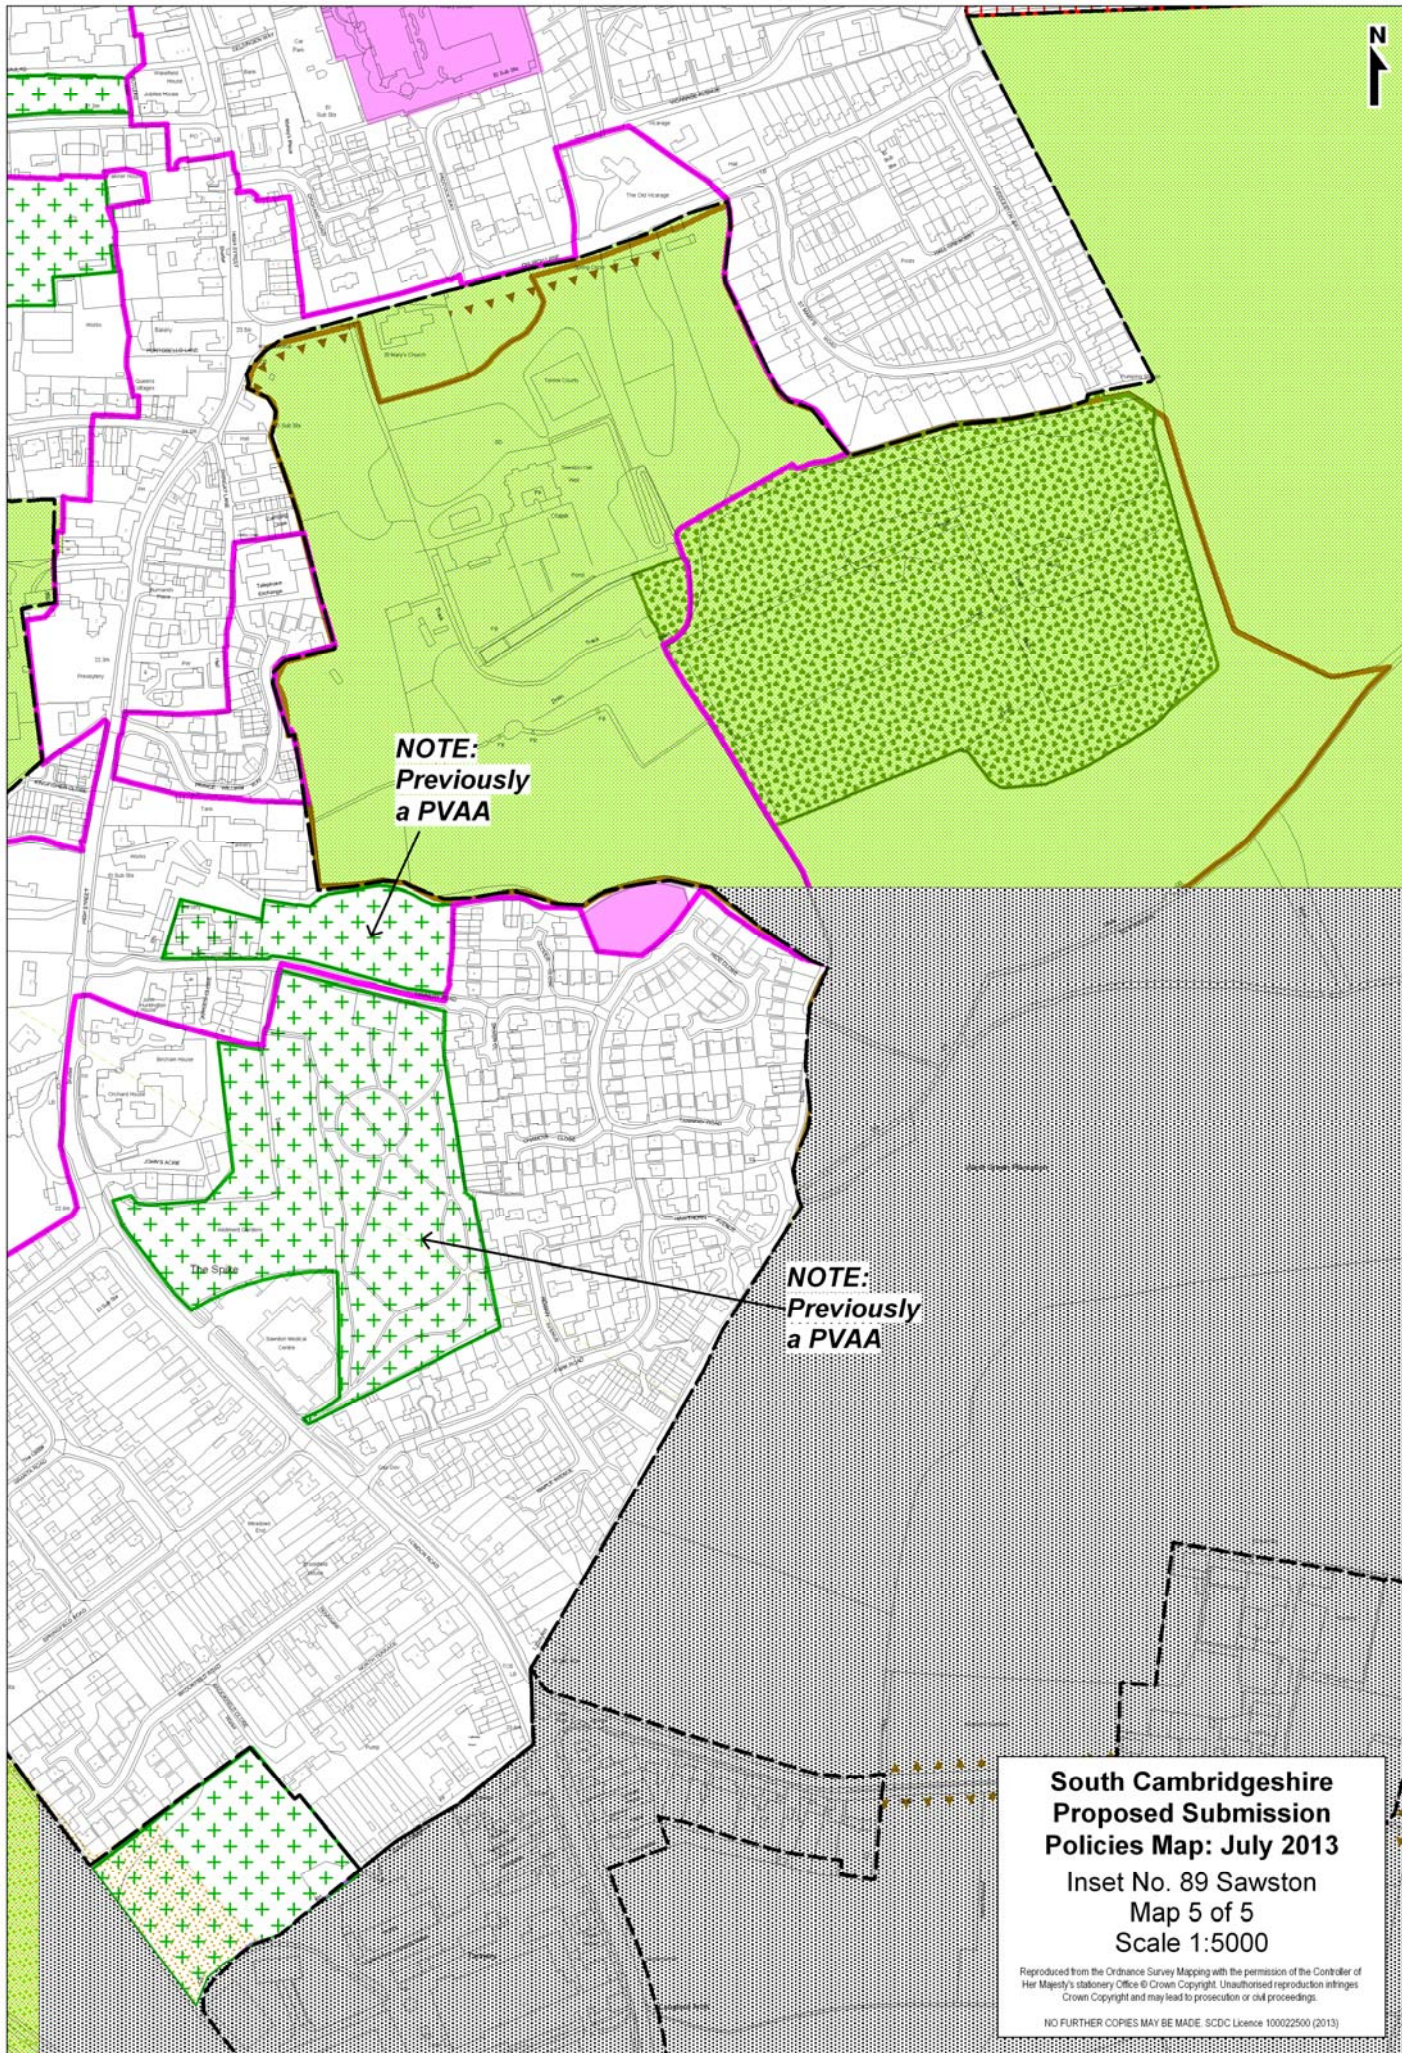

NOTE:
Previously
a PVAA

NOTE:
Previously
a PVAA

**South Cambridgeshire
Proposed Submission
Policies Map: July 2013**
Inset No. 89 Sawston
Map 5 of 5
Scale 1:5000

Reproduced from the Ordnance Survey Mapping with the permission of the Controller of Her Majesty's Stationery Office © Crown Copyright. Unauthorised reproduction infringes Crown Copyright and may lead to prosecution or civil proceedings.

NO FURTHER COPIES MAY BE MADE. SDCDC Licence 100022500 (2013)