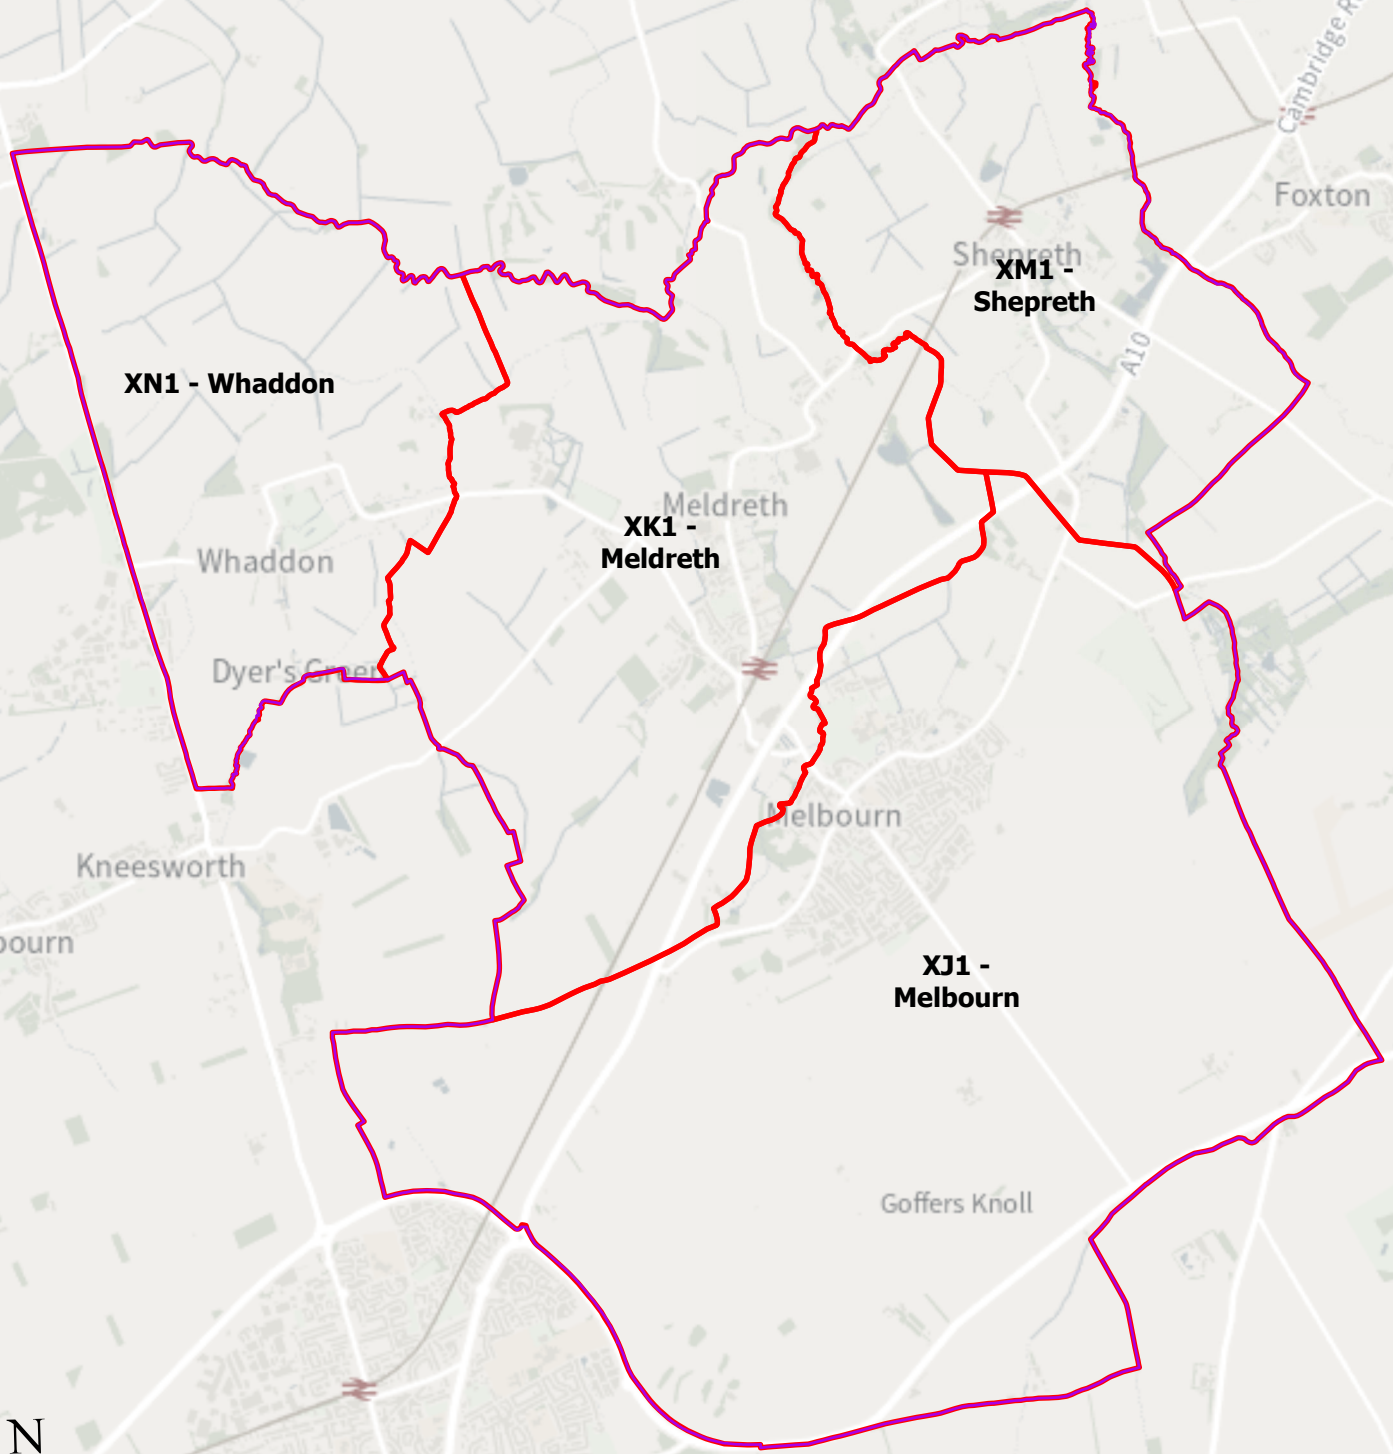

Melbourn Ward

	Ward Boundary
	Polling District Boundary