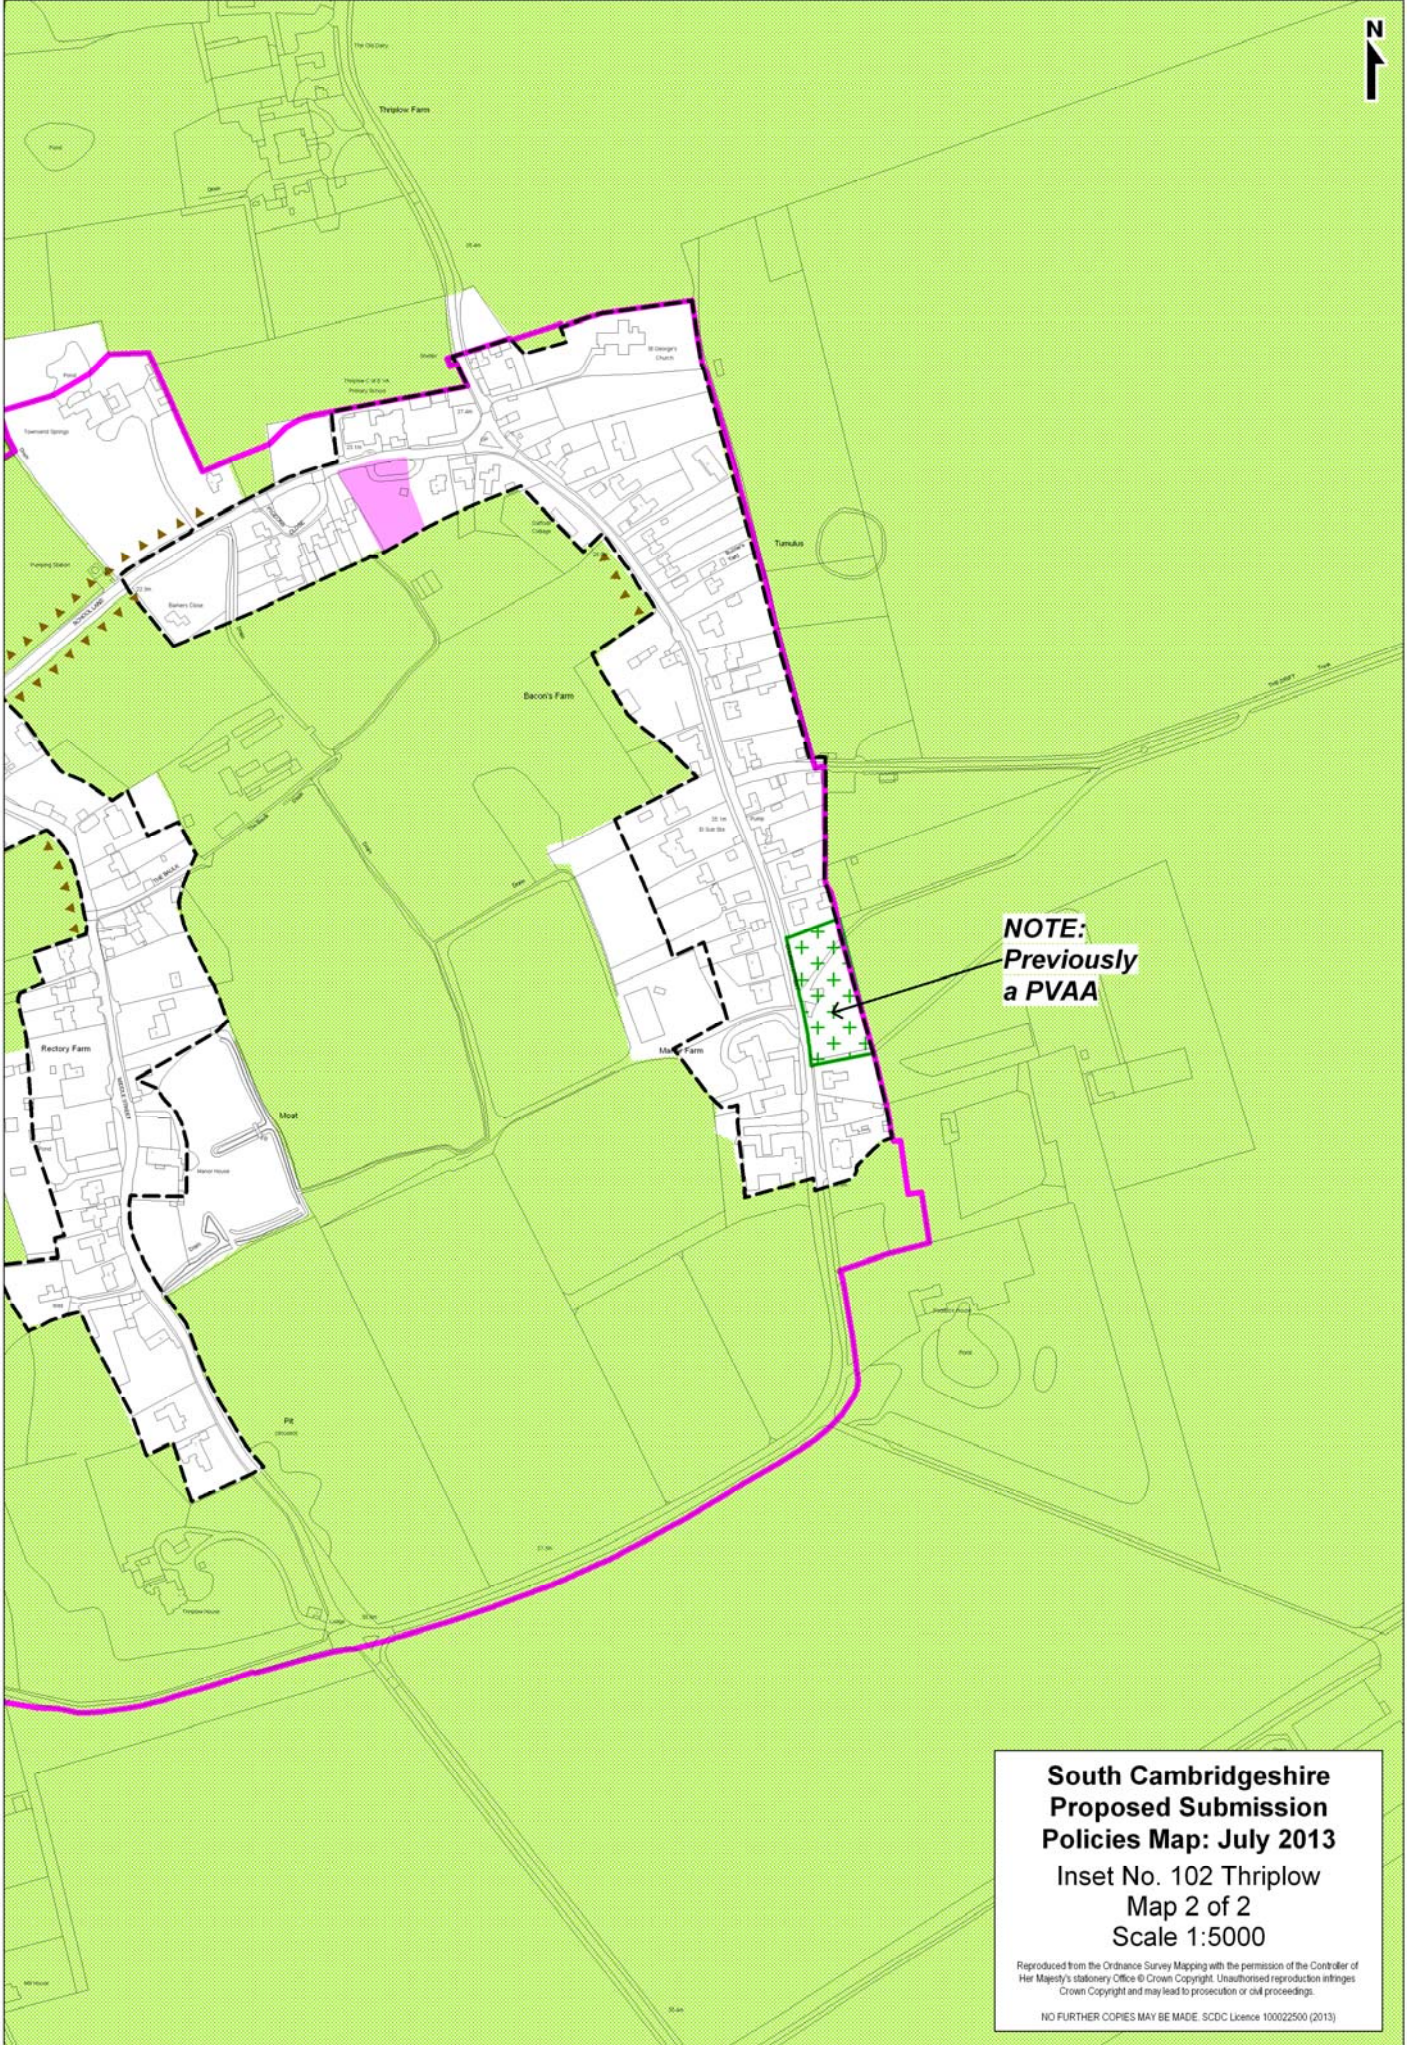

NOTE:
*Previously
a PVAA*

**South Cambridgeshire
Proposed Submission
Policies Map: July 2013**
Inset No. 102 Thriplow
Map 2 of 2
Scale 1:5000