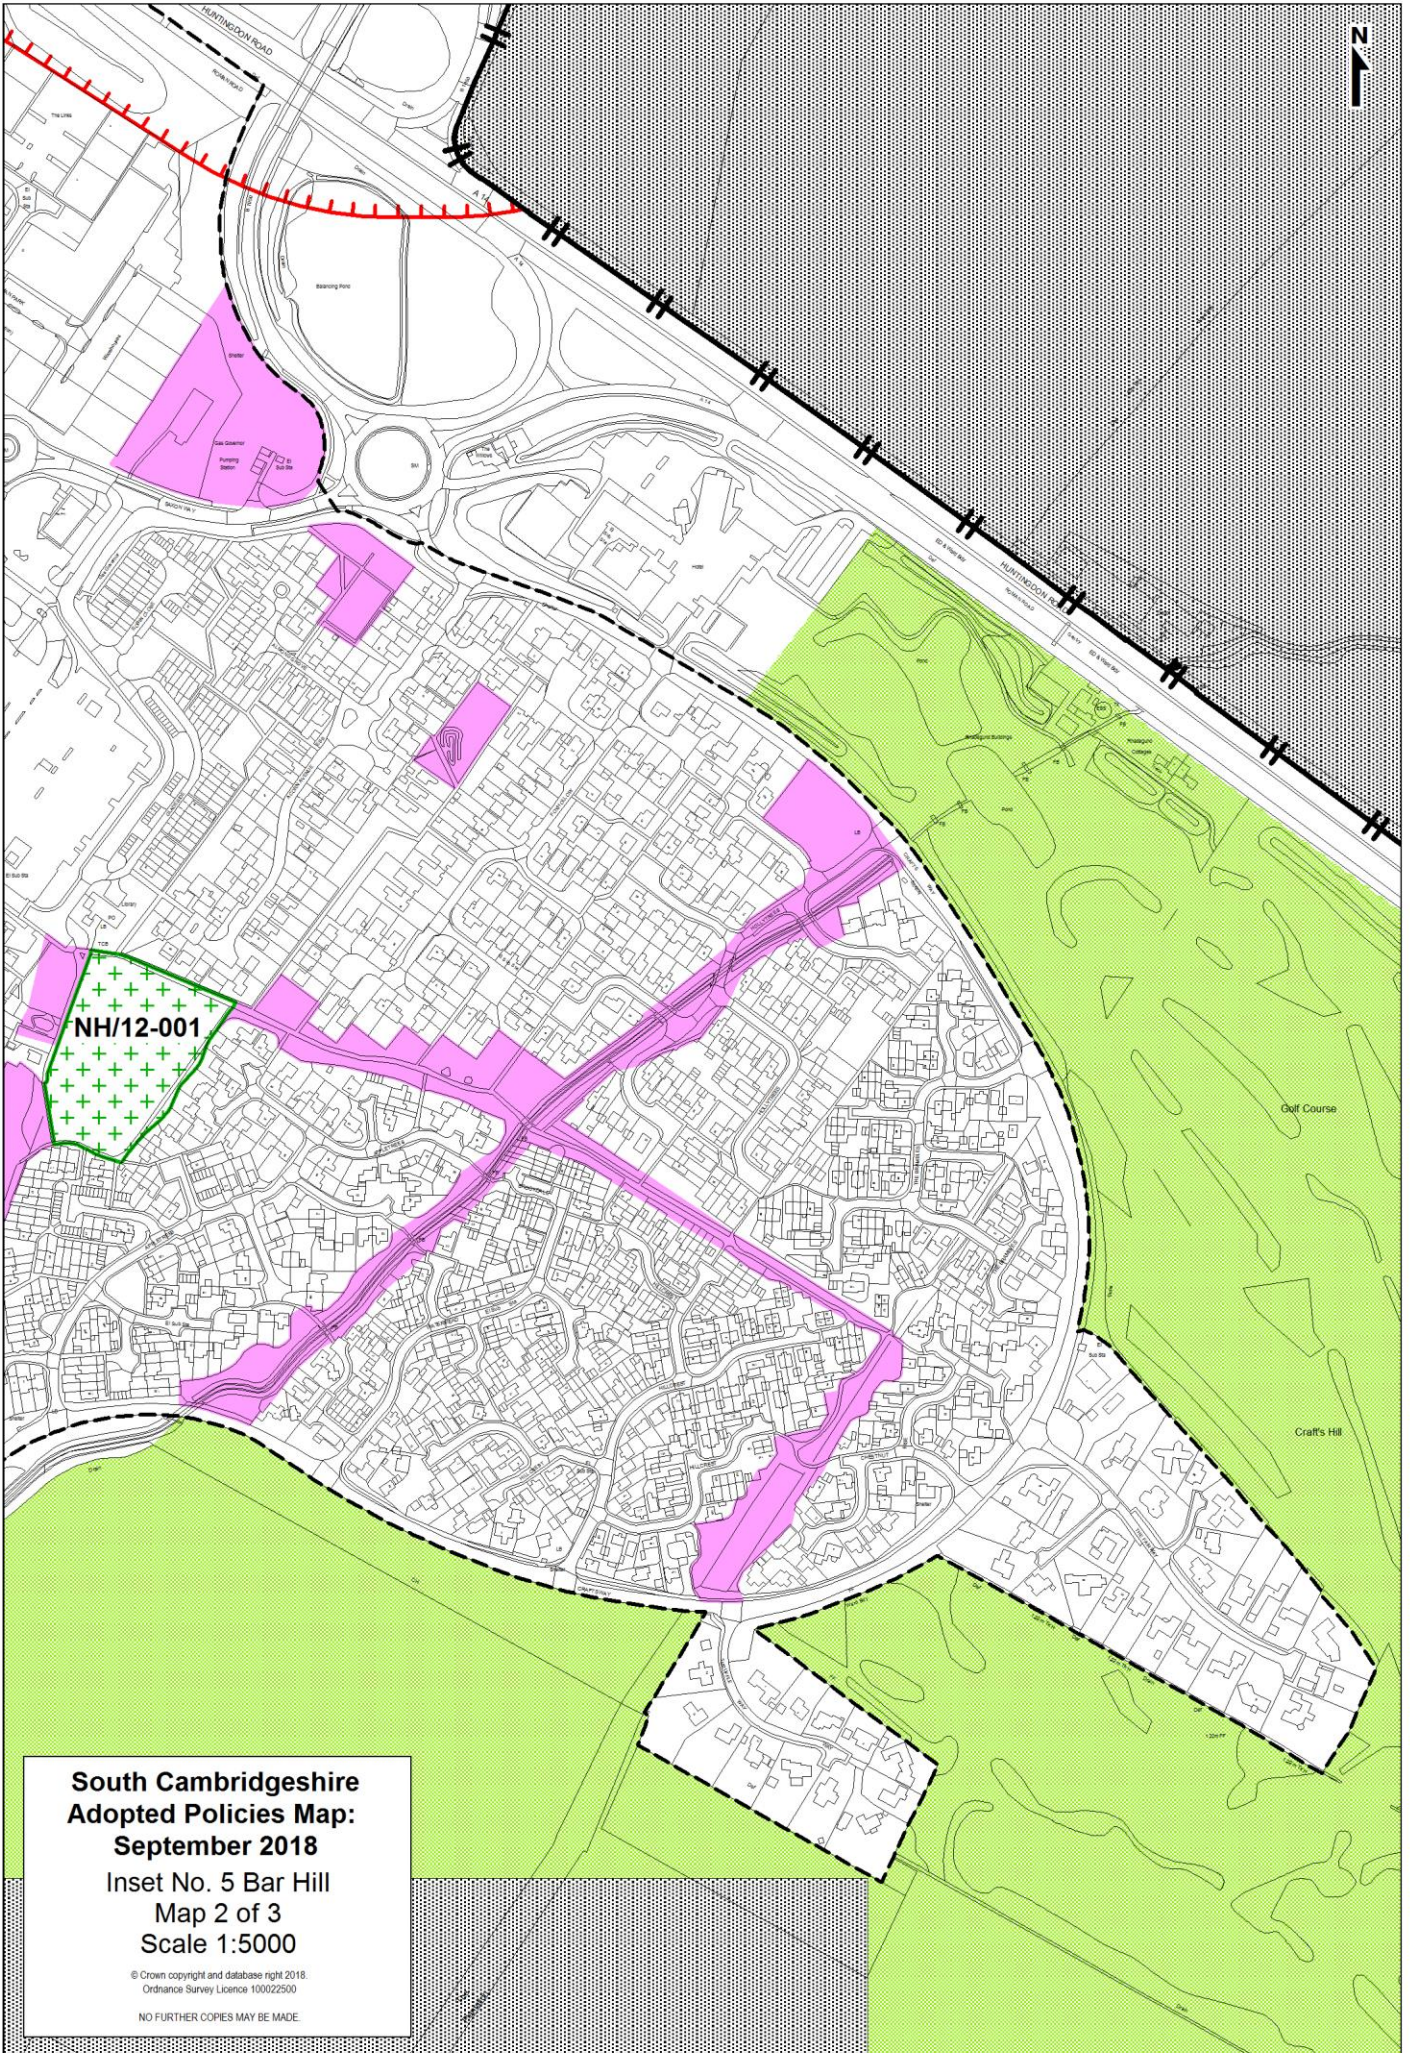

**South Cambridgeshire
Adopted Policies Map:
September 2018**

Inset No. 5 Bar Hill
Map 2 of 3
Scale 1:5000