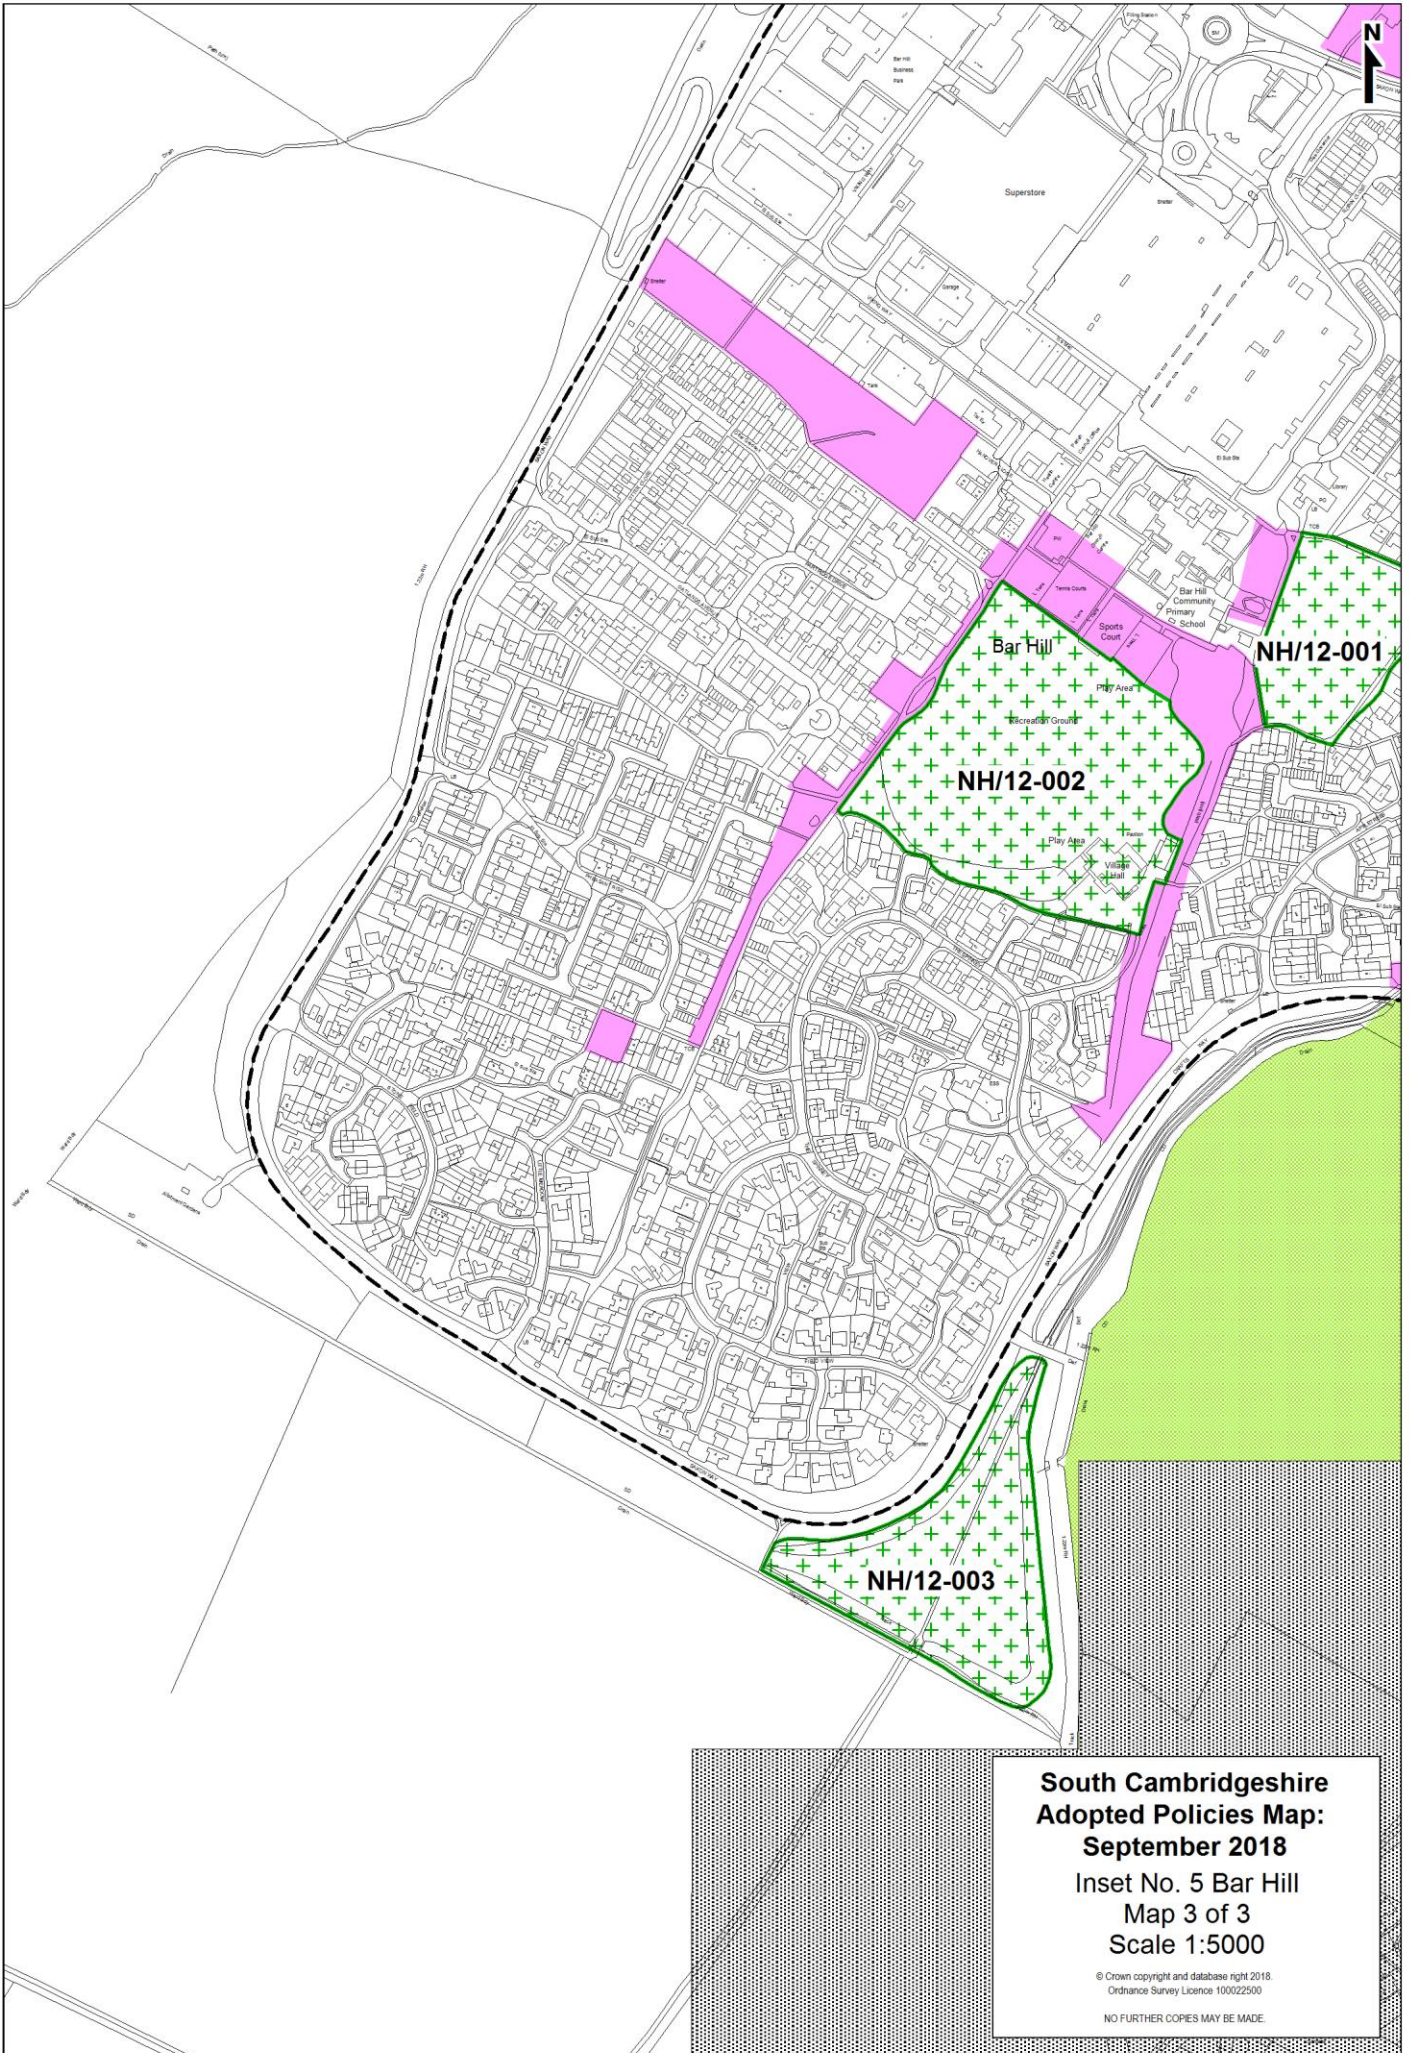

**South Cambridgeshire
Adopted Policies Map:
September 2018**
Inset No. 5 Bar Hill
Map 3 of 3
Scale 1:5000

NO FURTHER COPIES MAY BE MADE.