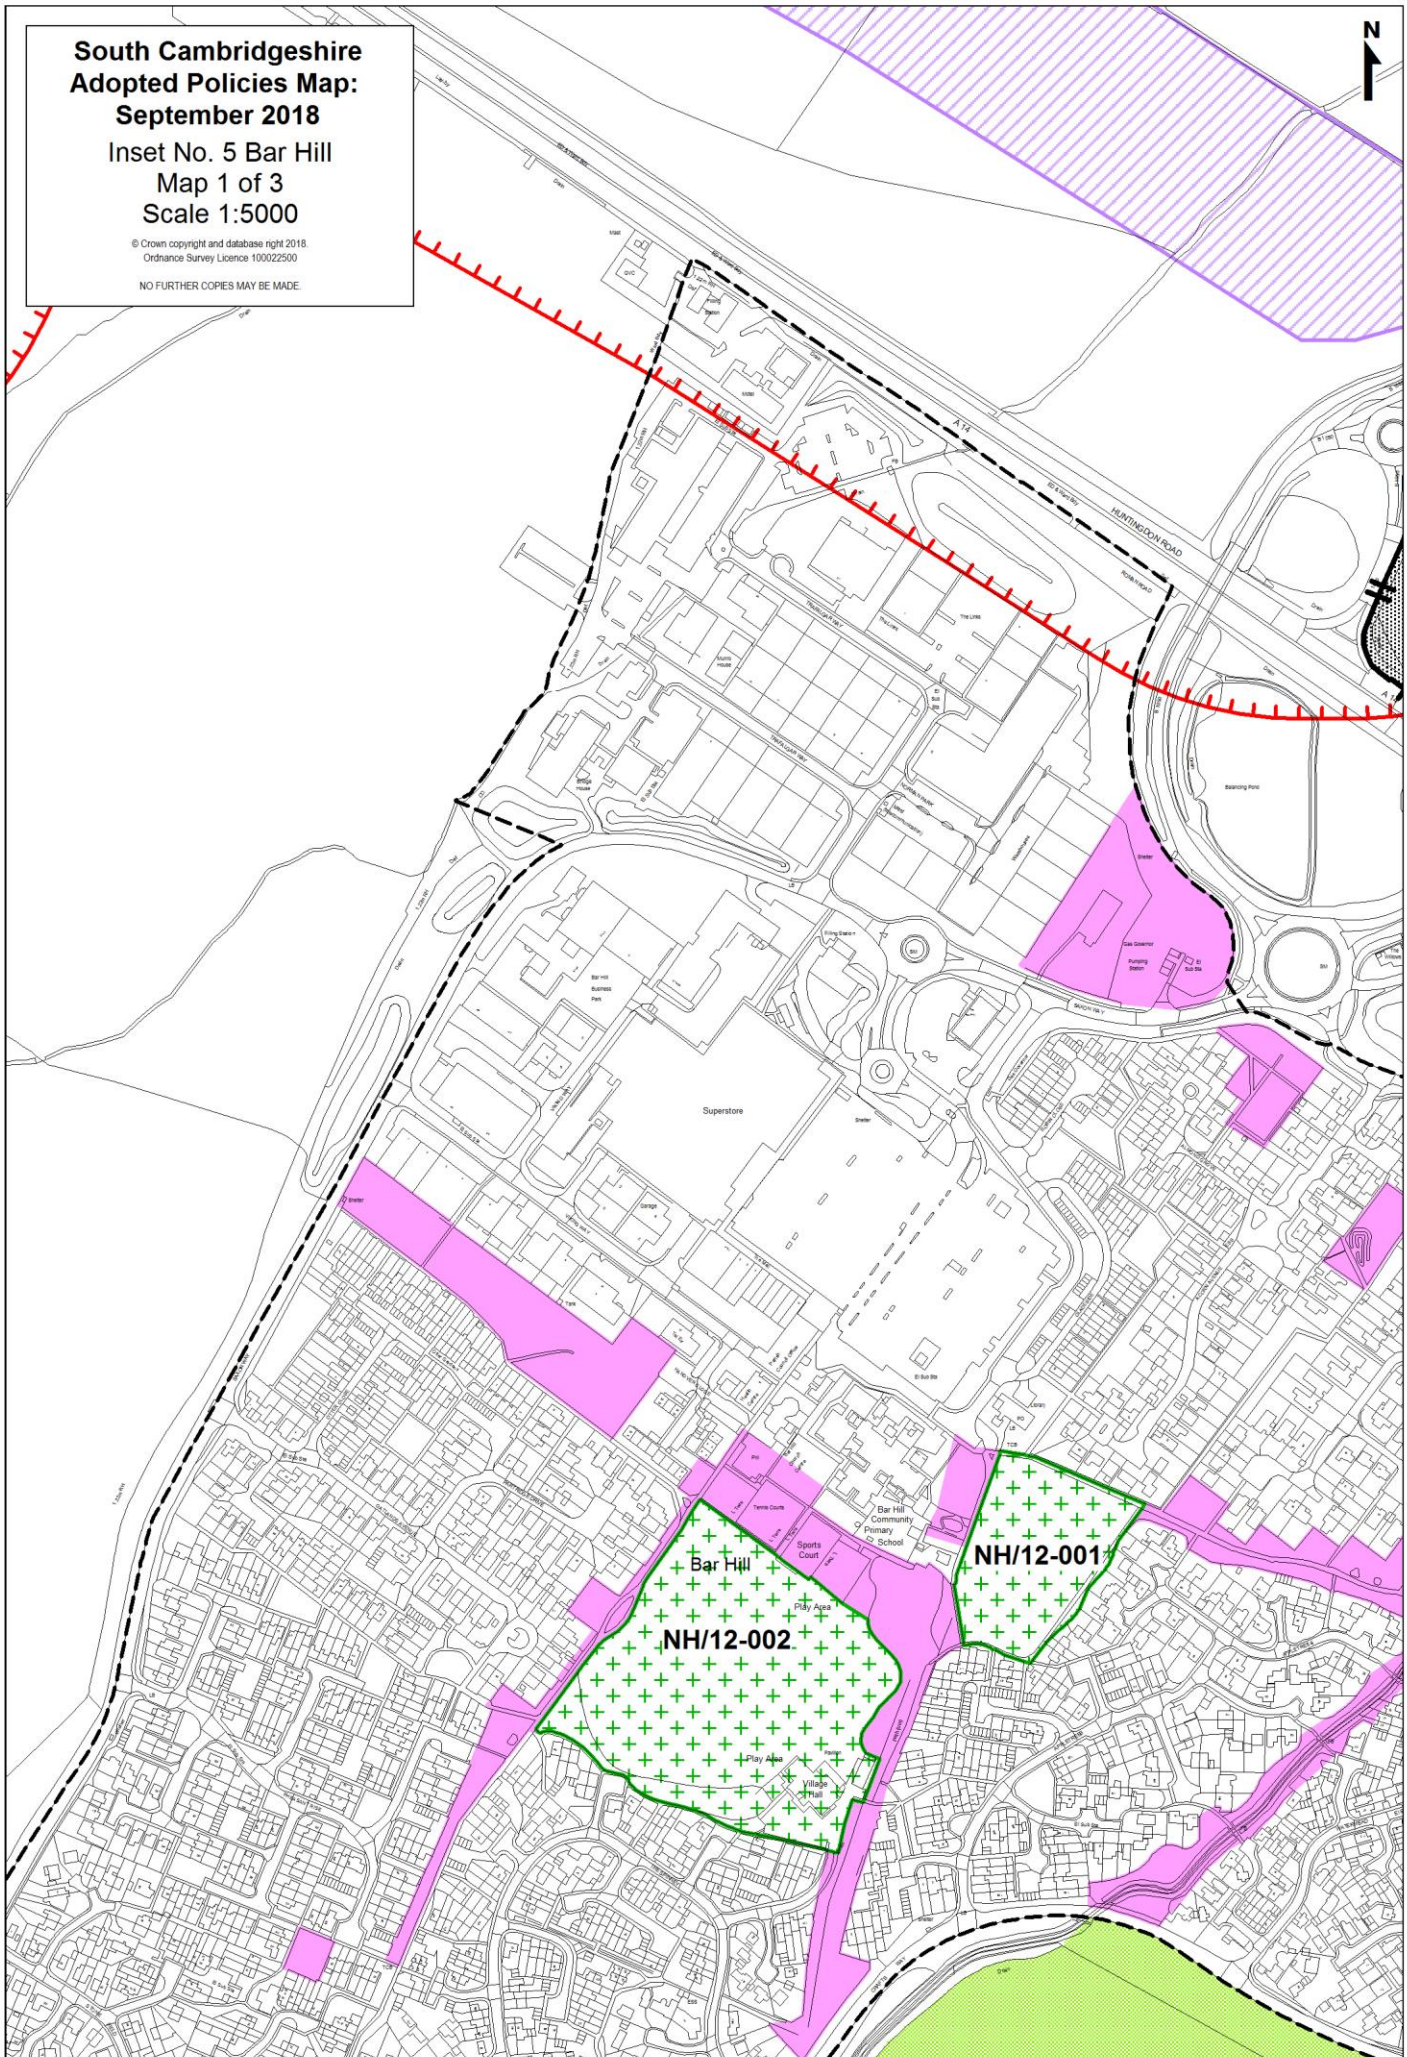

**South Cambridgeshire
Adopted Policies Map:
September 2018**
Inset No. 5 Bar Hill
Map 1 of 3
Scale 1:5000
© Crown copyright and database right 2018.
Ordnance Survey Licence 100022900
NO FURTHER COPIES MAY BE MADE.

**South Cambridgeshire
Adopted Policies Map:
September 2018**

Inset No. 5 Bar Hill
Map 2 of 3
Scale 1:5000

© Crown copyright and database right 2018.
Ordnance Survey Licence 100022900
NO FURTHER COPIES MAY BE MADE.

**South Cambridgeshire
Adopted Policies Map:
September 2018**
Inset No. 5 Bar Hill
Map 3 of 3
Scale 1:5000

© Crown copyright and database right 2018.
Ordnance Survey Licence 100022500

NO FURTHER COPIES MAY BE MADE.